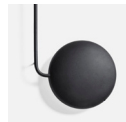

MERCURY WALL LIGHT

DESIGNED BY JEANETTE HOLDGAARD

THE MERCURY LIGHT IS AN ART PIECE ON THE WALL. WHEN THE LIGHT IS ON, MERCURY GLOWS AS A BEAUTIFUL LUNAR ECLIPSE. THE LAMP IS MOUNTED ON THE WALL WITH A SHADE THAT COVERS A CIRCULAR LED LIGHT. ON THE SHADE, THE INDIRECT LIGHT CAN BE DIMMED TO CREATE A MUTED ATMOSPHERE. WITH ITS GRAPHIC EXPRESSION, THE LAMP CREATES A WORK OF ART WHETHER THE LIGHT IS ON OR OFF.

YEAR OF DESIGN

2016

CATEGORY

LIGHTING

MATERIALS

PAINTED METAL WITH FABRIC COVERED 210 MM

LIGHT

4 x G9 5W OR 3.5 W

DIMMABLE BULBS

NOT INCLUDED

REPLACEABLE

CERTIFICATES

CE

ENERGY LABEL

A++

DIMMABLE

ON SHADE

MAINTENANCE

FOR DAILY CARE, WIPE OFF WITH A CLEAN, MOIST CLOTH FOLLOWED BY A SOFT DRY CLOTH

DIMENSIONS

L 1097 x H 1521 x Ø 300 x D 80 MM

L 43.1 x H 59.8 x Ø 11.8 x D 3.6 "

ITEM NO / COLOUR

137007 BLACK