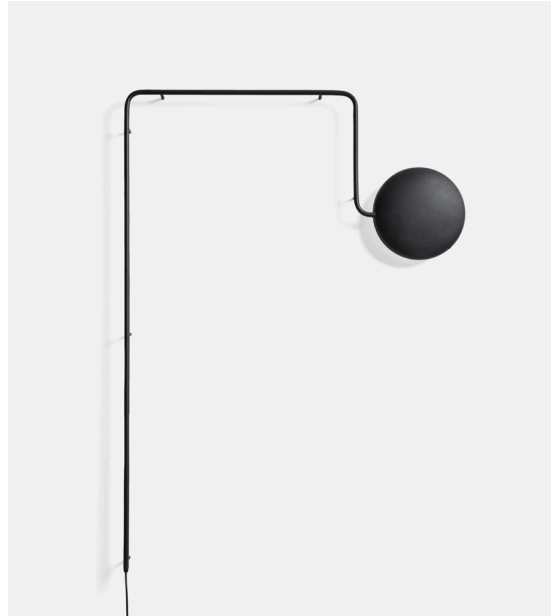

MERCURY WALL LIGHT

DESIGNED BY JEANETTE HOLDGAARD

THE MERCURY LIGHT IS AN ART PIECE ON THE WALL. WHEN THE LIGHT IS ON, MERCURY GLOWS AS A BEAUTIFUL LUNAR ECLIPSE. THE LAMP IS MOUNTED ON THE WALL WITH A SHADE THAT COVERS A CIRCULAR LED LIGHT. ON THE SHADE, THE INDIRECT LIGHT CAN BE DIMMED TO CREATE A MUTED ATMOSPHERE. WITH ITS GRAPHIC EXPRESSION, THE LAMP CREATES A WORK OF ART WHETHER THE LIGHT IS ON OR OFF.

YEAR OF DESIGN

2016

CATEGORY

LIGHTING

MATERIALS

PAINTED METAL WITH FABRIC COVERED 210 MM

LIGHT

4 x G9 5W OR 3.5 W

DIMMABLE BULBS

NOT INCLUDED

REPLACEABLE

CERTIFICATES

CE

ENERGY LABEL

A++

DIMMABLE

ON SHADE

MAINTENANCE

FOR DAILY CARE, WIPE OFF WITH A CLEAN, MOIST CLOTH FOLLOWED BY A SOFT DRY CLOTH

DIMENSIONS

L 1097 x H 1521 x Ø 300 x D 80 MM

L 43.1 x H 59.8 x Ø 11.8 x D 3.6 "

ITEM NO / COLOUR

137007 BLACK