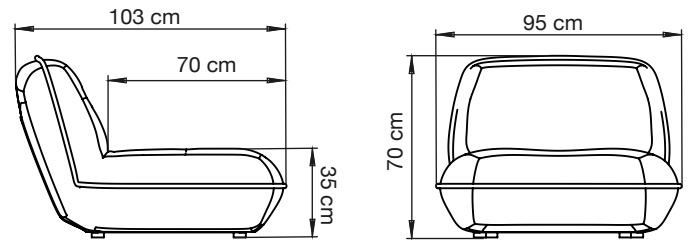

Design by	POLSPOTTEN studio 2022
About the designer	This item is designed in our very own POLSPOTTEN studio
Category	Seating - Lounge chair
Environment	Indoor
Preassembled	Yes
Material & Finish	Frame: beech wood + sheet wood Seat: nozag springs Seat padding: HR40 foam + dacorn wadding layer 200g/m Back padding: HR32 foam + dacorn wadding layer 150g/m Legs: The legs are made of black plastic
Gliders	No
Upholstery	The puff series are standard available in the following upholstery: - Renegade: 100% polyester / >100.000 martindale / color fastness level 5 - Berry: 100% olefin / 45.000 martindale / colorfastness level 6 - Disco: 61% polyacryl 39% polyester / 30.000 martindale / colorfastness 6 - Swell: 15% wool 30% recycled polyester 8% polyamide 47% polyester / 90.000 martindale/ colorfastness 4
Cleaning & Care	Care and maintenance instructions can be downloaded on the product page of this item at: webshop.polspotten.com or contact your account manager for more specific cleaning & care information.
Spare parts	The following spareparts are available upon order: - Legs

Packaging

Packed in a plastic wrap.
Size: 105 x 113 x 80 cm
Weight: 20 kg

Made-to-order

Please contact your account manager for a specific custom-made request.

Textile use for customized upholstery

3,80 meters with a fabric width of 1,4 meters

Test & Certifications

- Renegade: Fire retardant BS5852 Source 0 cigarette proof
- Berry: California Technical Bulletin CATB 117-2013
- Disco: NO
- Swell: California Technical Bulletin CATB 117-2013

Downloads

3D files, mood images and packshots are available at the product page of the item at polspotten.nl

Renegade	Berry		
586-020-017	588-020-002	588-020-005	588-020-008
Ecu	Orange	Light Pink	Green Grey

Disco
590-020-002
Burgundy Red

Swell
592-020-003
Dark Blue