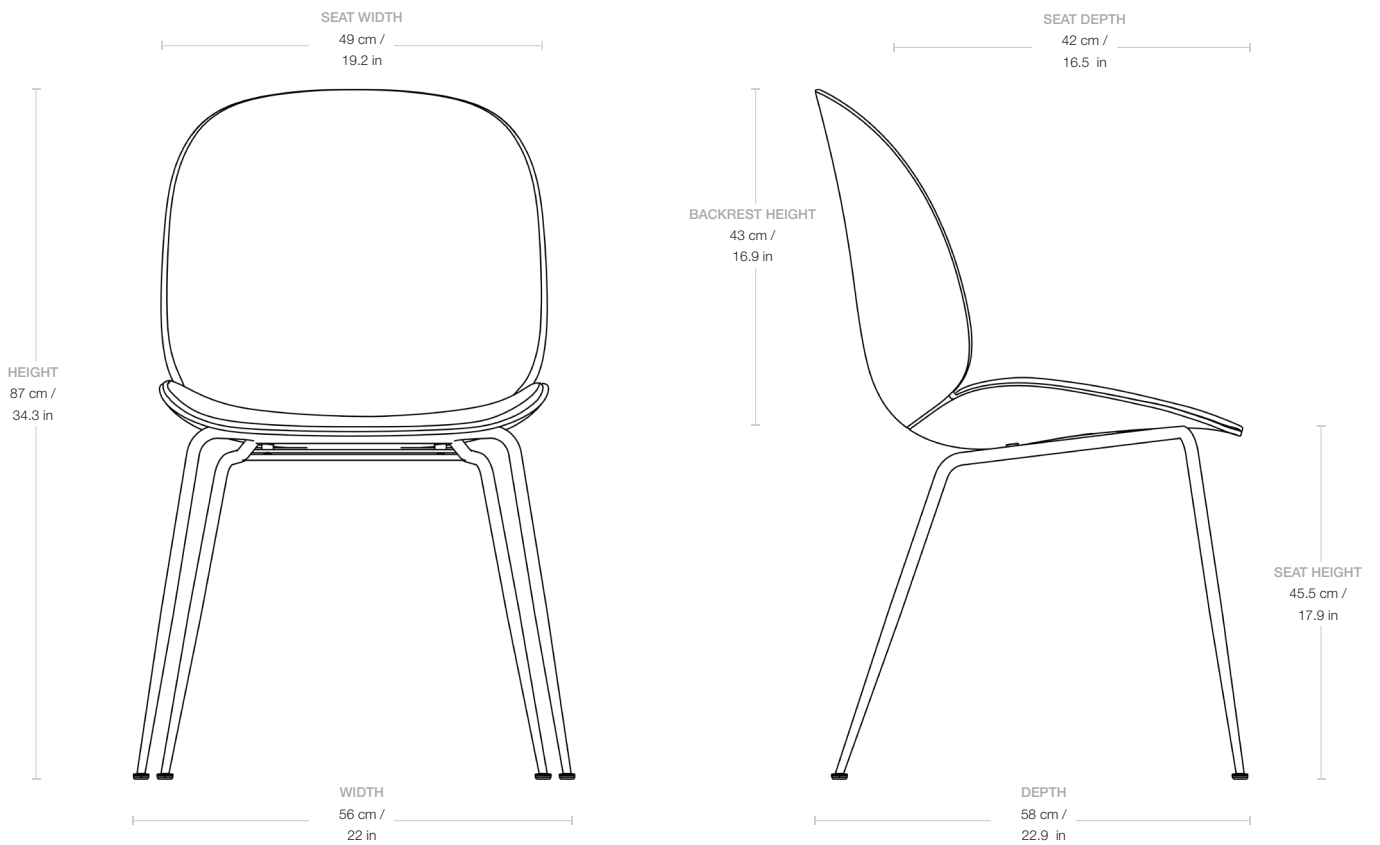


Beetle Dining Chair, Front Upholstered - Conic base

Designed by GamFratesi - 2013

ITEM NUMBER

10246

DESCRIPTION

The Beetle Dining Chair carries strong references to the design duo GamFratesi's inspirational source; the insect world, more specific the world of beetles. The wide range of upholstery options and different bases make it possible to put your personal touch to the chair and create one of its kind. Bases are now also available in plastic edition, which gives the Beetle Dining Chair has an authentic look that adds warmth to any interior.

MATERIALS

PP, HDPE, Foam, Steel, Fabric or Leather upholstery

Dimensions

WIDTH	56 cm / 22 in
DEPTH	58 cm / 22.9 in
HEIGHT	87 cm / 34.3
SEAT WIDTH	49 cm / 19.2 in
SEAT DEPTH	42 cm / 16.5 in
SEAT HEIGHT	45.5 cm / 17.9 in
BACKREST HEIGHT	43 cm / 16.9 in

Weight

TOTAL WEIGHT	8.2 kg / 18 lbs
LEGS WEIGHT	2.4 kg / 5.3 lbs
SHELL WEIGHT	5.8 kg / 12.8 lbs

Upholstery Consumption

FABRIC

X 140 CM FABRIC WIDTH / X 55 IN FABRIC WIDTH

FRONT UPHOLSTERED 1 PCS	63 cm / 24.8 in
FRONT UPHOLSTERED 2 PCS OR MORE	60 cm / 23.6 in

LEATHER

FRONT UPHOLSTERED	1.39 m ² / 14.9 ft ²
--------------------------	--

Packaging

NUMBER OF PARCELS	1
PACKAGING LENGTH	59 cm / 23.2 in
PACKAGING WIDTH	58 cm / 23 in
PACKAGING HEIGHT	92 cm / 36.2 in
PACKAGING WEIGHT	2.5 kg / 5.5 lbs
GROSS WEIGHT	10.7 kg / 23.6 lbs