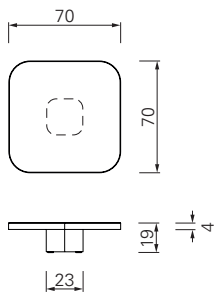

Bow Coffee Table

Guilherme Torres, 2018 / 2022

Bow Coffee Table No. 1