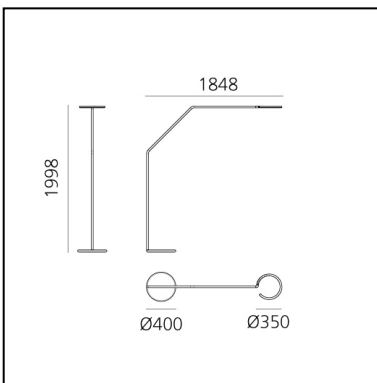

Vine Light - Floor - APP Compatible

BIG - Bjarke Ingels Group

LUMINAIRE

- Watt: **35W**
- Lichtstrom (lm): **2639lm**
- CCT: **3000K**
- Efficiency: **48%**
- Efficacy: **75.41lm/W**
- CRI: **90**

BESCHREIBUNG

Vine Light is a pure and balanced line that reaches great freedom of movement with only two joints, leaving users free to define their own light with a simple gesture.

An unbroken section, measuring only 16 mm for the small versions and 25 mm for the big ones (floor, wall), shapes the structure and houses all the opto-electronic and mechanical elements.

- Länge: **cm 184.8**
- Höhe: **cm 199.8**
- Durchmesser Fuß: **cm 40**