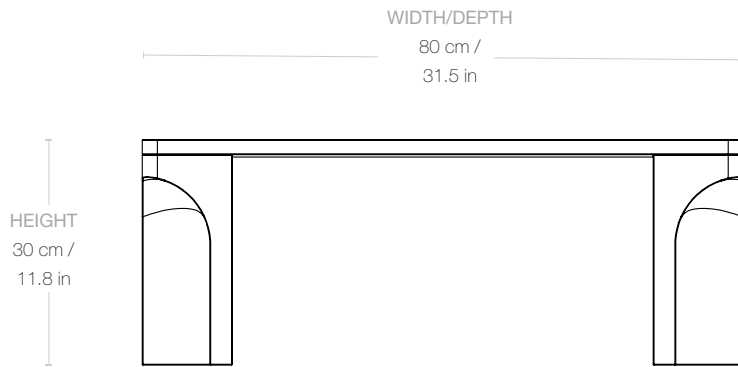


Doric Coffee Table - Square

GamFratesi - 2022

ITEM NUMBER

Doric Coffee Table - Square, White Travertine
Doric Coffee Table - Square, Electric Grey

10109922
10112572

DESCRIPTION

The defining feature of the Doric Table is the inward curve of the legs, the result of material subtraction from a simple shape. What could have been a monolithic, hard-edged profile is given lightness and softness by carving into each of its four legs – a contemporary reinterpretation of the fluted detailing often found in the Doric column. As well as balancing historic and contemporary, the table is both curved and geometric, hard and soft, with the rectangular form of the tabletop counterbalanced by its gently rounded corners and the decorative contours of the carved legs.

WIDTH	80 cm / 31.5 in
DEPTH	80 cm / 31.5 in
HEIGHT	30 cm / 11.8 in
TABLE TOP THICKNESS	2 cm / 0.8 in

Weight

TOTAL WEIGHT	125 kg / 983 lbs
--------------	------------------

Number of parcels 1

PACKAGING

PACKAGING LENGTH	91 cm / 35.8 in
PACKAGING WIDTH	92 cm / 36.2 in
PACKAGING HEIGHT	48 cm / 18.9 in
PACKAGING WEIGHT	53 kg / 116.8 lbs
GROSS WEIGHT	178 kg / 392.4 lbs