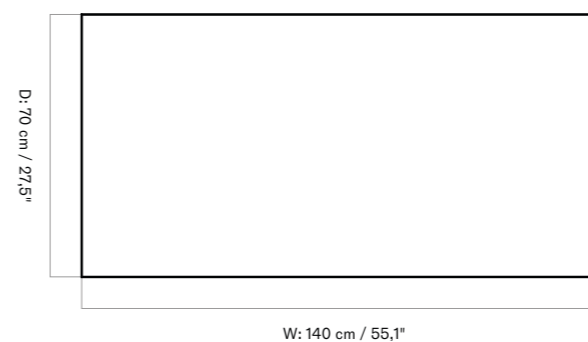

CO TABLE, 140 × 70 CM
Designed by *Norm Architects*

Small rectangular work table with black powder-coated steel frame in two variants. Chromed legs and Crème laminate tabletop with solid oak trim or Terra laminate tabletop with dark-stained solid oak trim.

TERRA / BLACK
1147539

TECHNICAL SPECIFICATIONS

PRODUCT TYPE
Office table

COLLI
1

ENVIRONMENT
Indoor

DIMENSIONS
H: 74,5 cm / 29,3"
W: 140 cm / 55,1"
D: 70 cm / 27,5"

PRODUCTION PROCESS
N / A

COLOUR
Crème tabletop with chrome legs
Terra tabletop with black legs

MATERIALS
Steel, laminate, chipboard, solid oak

WARRANTY
2 years

PACKAGING TYPE
Brown box

PACKAGING MEASUREMENTS
(H × W × D)
N / A

MATERIALS & MAINTENANCE
Please visit audocph.com for materials, care and maintenance instructions.