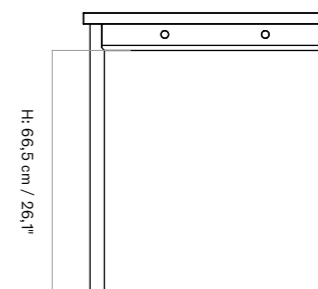

CREME / CHROME
1147849

TERRA / BLACK
1147539

TECHNICAL SPECIFICATIONS

PRODUCT TYPE
Office table

COLLI
1

ENVIRONMENT
Indoor

DIMENSIONS
H: 74,5 cm / 29,3"
W: 140 cm / 55,1"
D: 70 cm / 27,5"

PRODUCTION PROCESS
N / A

CO TABLE, 240 × 100 CM
Designed by *Norm Architects*

Large rectangular work table with black powder-coated steel frame in two variants. Chromed legs and Crème laminate tabletop with solid oak trim or Terra laminate tabletop with dark-stained solid oak trim.

CRÈME / CHROME
1146849

TERRA / BLACK
1146539

TECHNICAL SPECIFICATIONS

PRODUCT TYPE
Office table

COLLI
1

ENVIRONMENT
Indoor

DIMENSIONS
H: 74,5 cm / 29,3"
W: 240 cm / 94,4"
D: 100 cm / 39,4"

PRODUCTION PROCESS
N / A