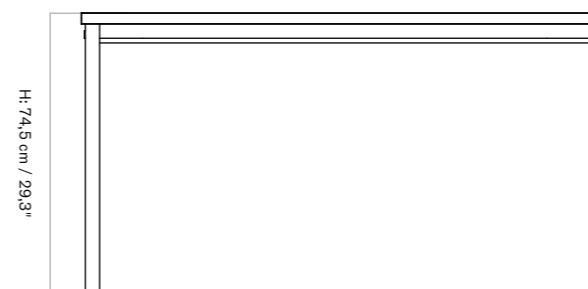

CREME / CHROME
1147849

TERRA / BLACK
1147539

TECHNICAL SPECIFICATIONS

PRODUCT TYPE
Office table

COLLI
1

ENVIRONMENT
Indoor

DIMENSIONS
H: 74,5 cm / 29,3"
W: 140 cm / 55,1"
D: 70 cm / 27,5"

PRODUCTION PROCESS
N / A

CO TABLE, 240 × 100 CM
Designed by *Norm Architects*

Large rectangular work table with black powder-coated steel frame in two variants. Chromed legs and Crème laminate tabletop with solid oak trim or Terra laminate tabletop with dark-stained solid oak trim.

CRÈME / CHROME
1146849

TERRA / BLACK
1146539

TECHNICAL SPECIFICATIONS

PRODUCT TYPE
Office table

COLLI
1

ENVIRONMENT
Indoor

DIMENSIONS
H: 74,5 cm / 29,3"
W: 240 cm / 94,4"
D: 100 cm / 39,4"

PRODUCTION PROCESS
N / A