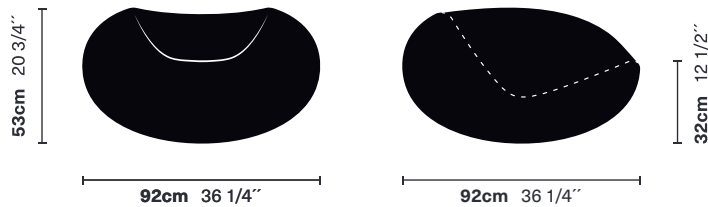

Pastil

Designed by Eero Aarnio 1967

Eero made the first prototype of the Pastil out of polystyrene, which helped him to verify the measurements, ergonomics and rocking ability. In 1968 he received the American Industrial Award for its comfortable form and unique aesthetic.

Dimensions:

92 cm width x 92 cm depth x 53 cm height

Weight:

Net weight: 12 kg
Gross weight: 15 kg

Materials:

Fibreglass, Gelcoat finish

Colours:

- | | |
|---|--|
|  Green RAL 1107070 |  White RAL 9016 |
|  Yellow RAL 1003 |  Orange RAL 2011 |
|  Red RAL 3028 |  Blue RAL 5002 |
|  Black RAL 9017 |  Pink RAL 3507030 |