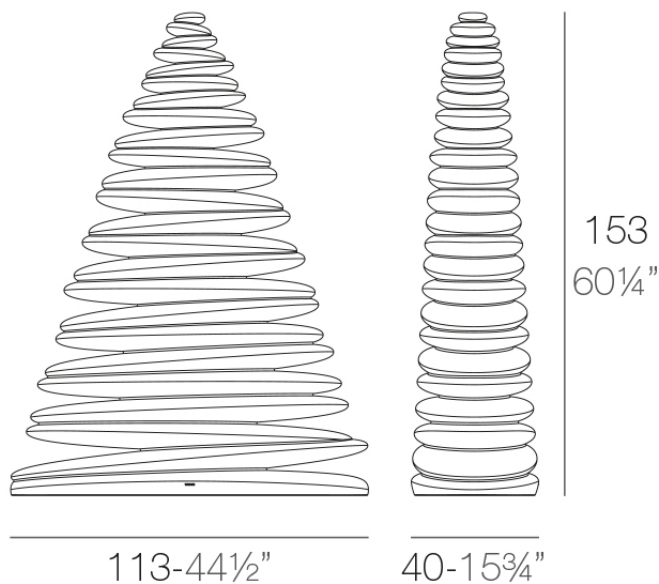

Chrismy 1,5m

by Teresa Sapey

Chrismy is the reinvented Christmas tree by Teresa Sapey for Vondom. Is inspired in **natural, organic and elegant shapes** that rise toward its peak in each of its silhouettes to-and-fro movement.

Info

Description

Made of polyethylene resin by rotational moulding. 100% Recyclable. Item suitable for indoor and outdoor use. Available in different finishes.

Weight: 20.44 Kg

CHRISMY Árbol 150cm
CHRISMY Tree 59"