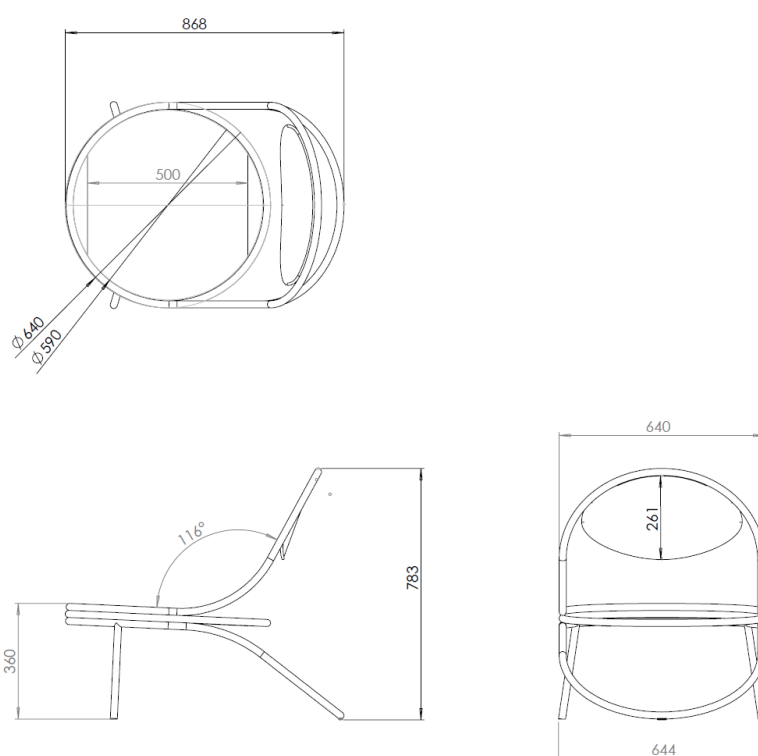

## Dimensions

WIDTH	64,4 cm / 25,3 in
DEPTH	86,8 cm / 34,1 in
HEIGHT	78,0 cm / 30,8 in
SEAT WIDTH	60 cm / 23,6 in
SEAT DEPTH	60 cm / 23,6 in
SEAT HEIGHT	42 cm / 16,5 in
BACKREST HEIGHT	78,0 cm / 30,8 in

## Weight

TOTAL WEIGHT 14,38 kg / 31,7 lbs

---

Number of parcels 1

PACKAGING LENGTH 89,5 cm / 35,2 in

PACKAGING WIDTH 66,5 cm / 26,2 in

PACKAGING HEIGHT 81,5 cm / 32,0 in

PACKAGING WEIGHT 5,87 kg / 12,9 lbs

GROSS WEIGHT 20,25 kg / 44,6 lbs

---