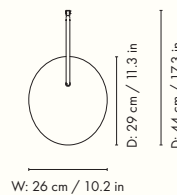

Measurements

Lampshade direction can be adjusted