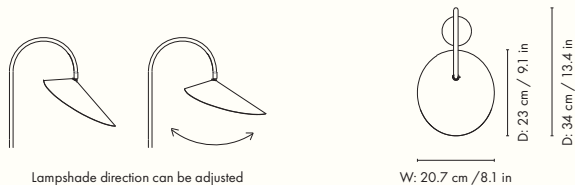

110168693
Cashmere

100132101
Black

Information

Size: W: 20.5 x H: 50 x D: 34 cm /

W: 8.1 x H: 19.7 x D: 13.4 in

Material: Solid black marble base/Solid travertine base. Powder coated iron structure and aluminium lampshade. Electrical components. E14 socket.

Certifications: CE, UKCA, RoHS. Only approved for EU/NO/CH/UK (UK plug version for UK)

Classification: IP20, Class II

Country of origin: China

Net weight: 2.9 kg

Packsize: 1

Measurements

Lampshade direction can be adjusted

W: 20.7 cm / 8.1 in

Arum Swivel Wall Lamp Tall

The Arum Swivel Wall Lamp Tall is characterised by an organic shape that is elegantly suspended from a curved metal arch in a leaf-like manner. With the matte, off-white inside of the shade, the lamp provides a soft, evenly distributed light. The arm of the lamp includes a swivel mount, allowing the lamp to turn in all directions, ensuring that the Arum Swivel Wall Lamp Tall will provide optimal light in every situation. The lamp includes a fabric cord with a switch and comes with a wall bracket, making it easy to mount the Arum Swivel Wall Lamp Tall on your desired wall.

1104266356
Cashmere

1104266355
Black

Information

Size: W: 26 x H: 127 x D: 44 cm /

W: 10.2 x H: 50.0 x D: 17.3 in

Material: Powder coated iron structure and aluminium lampshade matte Off-white inside.

Electrical components E14 socket 2.6 metre fabric cord with on/off switch