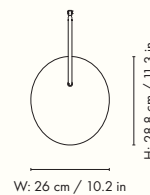

Measurements

Lampshade direction can be adjusted