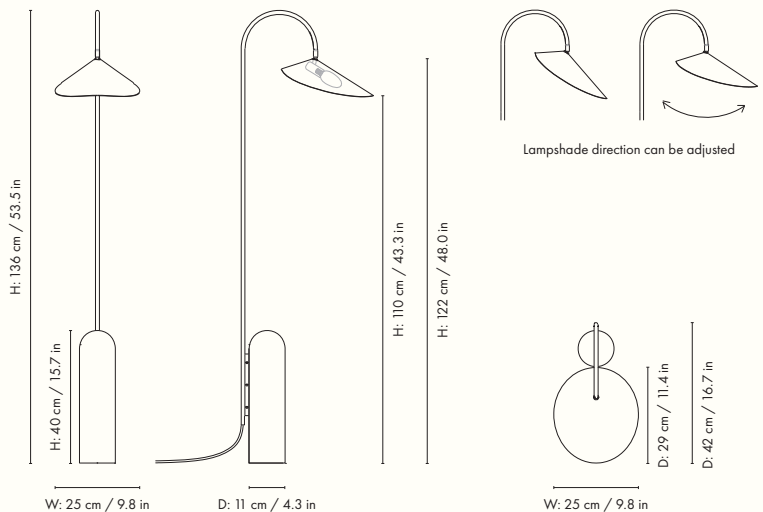

Measurements