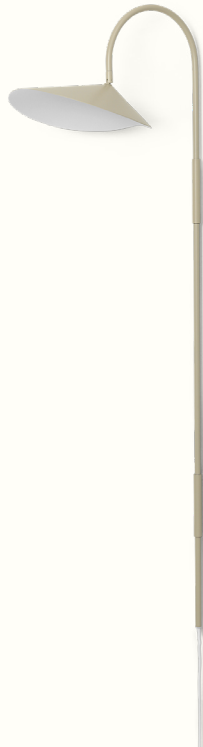

Product Fact Sheet

Arum Lamp Collection

ferm
LIVING

Arum Floor Lamp

A study in contrasts, our Arum Floor Lamp is distinguished by its asymmetrical shade that rests on a slender metal stem and travertine base. The curved, petal-shaped shade is painted white on the underside to evenly distribute soft, ambient light. Use it to brighten a dark corner or place next to a lounge chair to spotlight a favourite book, adjusting the shade to the perfect angle.

Measurements

Arum Table Lamp

Distinguished by its solid marble base, slender stem and asymmetrical shade, our Arum Table Lamp is a study in contrasts and balance. Crafted in beige powder-coated metal and travertine, the petal-shaped shade appears to float from the stem-like rod. Emitting soft, ambient illumination, it's ideally placed on a home office desk or sideboard.

110168693
Cashmere

100132101
Black

Information

Size: W: 20.5 x H: 50 x D: 34 cm /

W: 8.1 x H: 19.7 x D: 13.4 in

Material: Solid black marble base/Solid travertine base. Powder coated iron structure and aluminium lampshade. Electrical components. E14 socket.

W: 20.7 cm / 8.1 in

Arum Swivel Wall Lamp Tall

The Arum Swivel Wall Lamp Tall is characterised by an organic shape that is elegantly suspended from a curved metal arch in a leaf-like manner. With the matte, off-white inside of the shade, the lamp provides a soft, evenly distributed light. The arm of the lamp includes a swivel mount, allowing the lamp to turn in all directions, ensuring that the Arum Swivel Wall Lamp Tall will provide optimal light in every situation. The lamp includes a fabric cord with a switch and comes with a wall bracket, making it easy to mount the Arum Swivel Wall Lamp Tall on your desired wall.