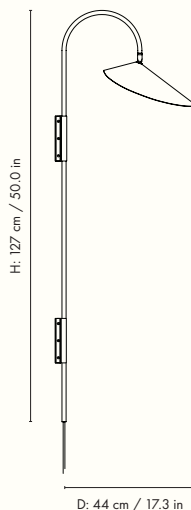

Measurements

Lampshade direction can be adjusted