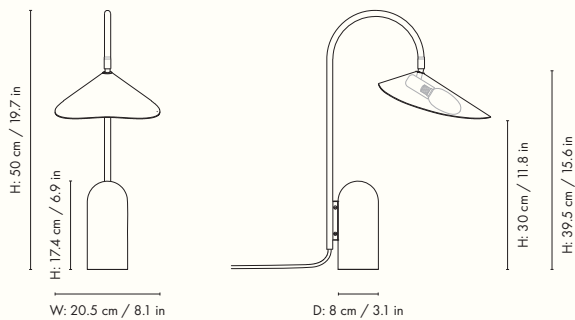

Measurements

Lampshade direction can be adjusted

W: 20.7 cm / 8.1 in