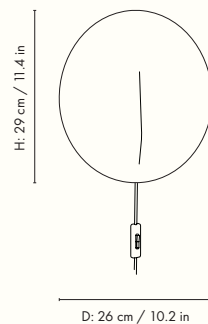

1104266356
Cashmere

1104266355
Black

Information

Size: W: 26 x H: 127 x D: 44 cm /

W: 10.2 x H: 50.0 x D: 17.3 in

Material: Powder coated iron structure and aluminium lampshade matte Off-white inside.

Electrical components E14 socket 2.6 metre fabric cord with on/off switch

1104266326
Cashmere

1104266830
Bronze

1104266325
Cashmere

Information

Size: W: 26 x H: 47 x D: 44 cm /
W: 10.2 x H: 18.5 x D: 17.3 in

Material: Powder coated iron structure and aluminium lampshade matte off-white inside.
Electrical components: E14 socket 2.6 metre fabric cord with on/off switch

1104266373
Cashmere

1104266372
Black

Information

Size: W: 26 x H: 29 x D: 16 cm /

W: 10.2 x H: 11.4 x D: 6.3 in

Material: Powder coated aluminium lampshade with stainless steel bracket. E14 socket with 2.6 metre fabric cord. Matte off-white inside

EU/NO/CH/UK (UK plug version for UK)

Classification: IP20, Class II

Country of origin: China

Net weight: 0.5 kg

Packsize: 1

Measurements

Space to feel comfortably you