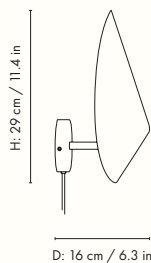

1104266356
Cashmere

1104266355
Black

Information

Size: W: 26 x H: 127 x D: 44 cm /

W: 10.2 x H: 50.0 x D: 17.3 in

Material: Powder coated iron structure and aluminium lampshade matte Off-white inside.

Electrical components E14 socket 2.6 metre fabric cord with on/off switch

1104266326
Cashmere

1104266830
Bronze

1104266325
Cashmere

Information

Size: W: 26 x H: 47 x D: 44 cm /
W: 10.2 x H: 18.5 x D: 17.3 in

Material: Powder coated iron structure and aluminium lampshade matte off-white inside.
Electrical components: E14 socket 2.6 metre fabric cord with on/off switch

1104266373
Cashmere

1104266372
Black

Information

Size: W: 26 x H: 29 x D: 16 cm /

W: 10.2 x H: 11.4 x D: 6.3 in

Material: Powder coated aluminium lampshade with stainless steel bracket. E14 socket with 2.6 metre fabric cord. Matte off-white inside

EU/NO/CH/UK (UK plug version for UK)

Classification: IP20, Class II

Country of origin: China

Net weight: 0.5 kg

Packsize: 1

Measurements

Space to feel comfortably you