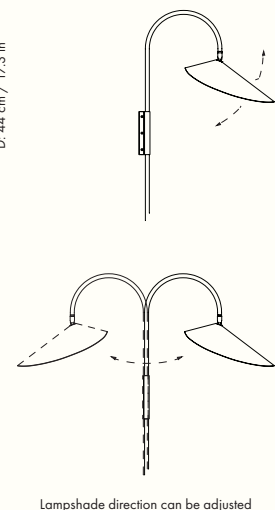

W: 20.7 cm / 8.1 in

Arum Swivel Wall Lamp Tall

The Arum Swivel Wall Lamp Tall is characterised by an organic shape that is elegantly suspended from a curved metal arch in a leaf-like manner. With the matte, off-white inside of the shade, the lamp provides a soft, evenly distributed light. The arm of the lamp includes a swivel mount, allowing the lamp to turn in all directions, ensuring that the Arum Swivel Wall Lamp Tall will provide optimal light in every situation. The lamp includes a fabric cord with a switch and comes with a wall bracket, making it easy to mount the Arum Swivel Wall Lamp Tall on your desired wall.

1104266356
Cashmere

1104266355
Black

Information

Size: W: 26 x H: 127 x D: 44 cm /

W: 10.2 x H: 50.0 x D: 17.3 in

Material: Powder coated iron structure and aluminium lampshade matte Off-white inside.

Electrical components E14 socket 2.6 metre fabric cord with on/off switch

Classification: IP20, Class II

Country of origin: China

Net weight: 1.4 kg

Packsize: 1

Measurements

Lampshade direction can be adjusted

Arum Swivel Wall Lamp

The Arum Swivel Wall Lamp is characterised by an organic shape that is elegantly suspended from a curved metal arch in a leaf-like manner. With the matte, off-white inside of the shade, the lamp provides a soft, evenly distributed light. The arm of the lamp includes a swivel mount, allowing the lamp to turn in all directions, ensuring that the Arum Swivel Wall Lamp will provide optimal light in every situation. The lamp includes a fabric cord with a switch and comes with a wall bracket, making it easy to mount the Arum Swivel Wall Lamp on your desired wall.

1104266326
Cashmere

1104266830
Bronze

1104266325
Cashmere

Information

Size: W: 26 x H: 47 x D: 44 cm /
W: 10.2 x H: 18.5 x D: 17.3 in

Material: Powder coated iron structure and aluminium lampshade matte off-white inside.
Electrical components: E14 socket 2.6 metre fabric cord with on/off switch