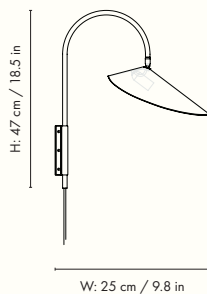

Measurements

Lampshade direction can be adjusted