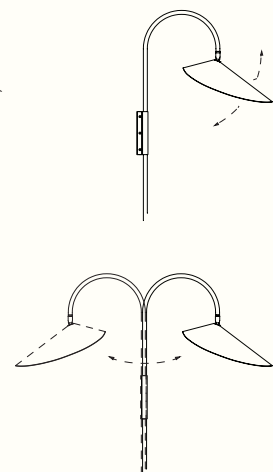

Classification: IP20, Class II

Country of origin: China

Net weight: 1.4 kg

Packsize: 1

Measurements

Lampshade direction can be adjusted

Arum Swivel Wall Lamp

The Arum Swivel Wall Lamp is characterised by an organic shape that is elegantly suspended from a curved metal arch in a leaf-like manner. With the matte, off-white inside of the shade, the lamp provides a soft, evenly distributed light. The arm of the lamp includes a swivel mount, allowing the lamp to turn in all directions, ensuring that the Arum Swivel Wall Lamp will provide optimal light in every situation. The lamp includes a fabric cord with a switch and comes with a wall bracket, making it easy to mount the Arum Swivel Wall Lamp on your desired wall.

1104266326
Cashmere

1104266830
Bronze

1104266325
Cashmere

Information

Size: W: 26 x H: 47 x D: 44 cm /
W: 10.2 x H: 18.5 x D: 17.3 in

Material: Powder coated iron structure and aluminium lampshade matte off-white inside.
Electrical components: E14 socket 2.6 metre fabric cord with on/off switch

Care: Wipe with a damp cloth
Voltage: 220-240V - 50Hz

Light source: E14 max 12 watt LED. Bulb not included

Info: Direction of lampshade can be adjusted.

Separate version for US. Registered design

Certifications: CE, UKCA, RoHS. Only approved for EU/NO/CH/UK (UK plug version for UK)

Classification: IP20, Class II

Country of origin: China

Net weight: 0.9 kg

Packsize: 1

Measurements

Lampshade direction can be adjusted

Arum Wall Sconce

The Arum Wall Sconce is characterised by an organic shape that is elegantly suspended from a curved metal arch in a leaf-like manner. With the matte, off-white inside of the shade, the lamp provides a soft, evenly distributed light. The lampshade can be tilted up or down, ensuring that the Arum Wall Sconce will provide optimal light in all situations. The lamp includes a fabric cord with a switch and comes with a wall bracket, making it easy to mount the Arum Wall Sconce on your desired wall.