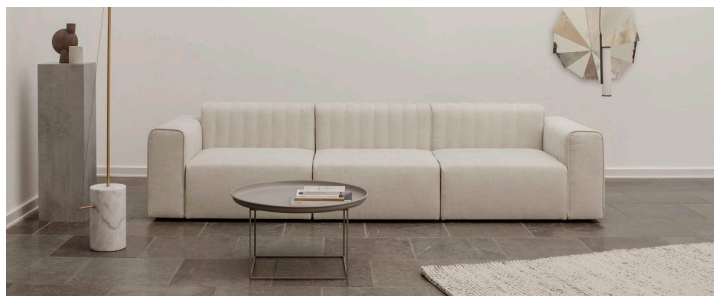

RIFF SOFA — 2019

KRISTIAN SOFUS HANSEN & TOMMY HYLDAHL

YEAR

2019

ENVIROMENT

Indoor

CATEGORY

Seating

MADE IN

Italy

MATERIAL

Frame of 100% plywood with a filling of 100% cold cure foam.

UPHOLSTERY

CAT 1

Barnum Bouclé

Nina Linen

Brussels Velvet

Gabriel Cura

CAT 2

Gabriel Fame

Kvadrat Re-Wool

Kvadrat Remix

Kvadrat Canvas

CAT 3

Kvadrat Hallingdal

Kvadrat Steelcut Trio

Kvadrat Fiord

COM/COL Available on request.

All fabrics/leathers need to be pre-approved

WEIGHT

CHAISE LOUNGE

Net Weight: 78,0 kg

Gross Weight: 85,0 kg

OTTOMAN

Net Weight: 25,0 kg

Gross Weight: 30,0 kg

CORNER

Net Weight: 64,0 kg

Gross Weight: 71,0 kg

LARGE CUSHION

Net Weight: 1,7 kg

Gross Weight: 2,0 kg

ARM

Net Weight: 65,0 kg

Gross Weight: 72,0 kg

SMALL CUSHION

Net Weight: 1,1 kg

Gross Weight: 1,4 kg

CENTER

Net Weight: 23,0 kg

Gross Weight: 28,0 kg

PACKAGING DIMENSIONS

CHAISE LOUNGE - W 115 CM / D 160 CM / H 98 CM

CORNER - W 100 CM / D 100 CM / H 98 CM

ARM - W 115 CM / D 100 CM / H 98 CM

CENTER - W 91 CM / D 100 CM / H 98 CM

OTTOMAN - W 100 CM / D 110 CM / H 45 CM

LARGE CUSHION - W 62 CM / D 52 CM / H 22 CM

SMALL CUSHION - W 52 CM / D 42 CM / H 22 CM

The Riff Sofa is a study on the classic modular sofa, elaborating on the simple boxy modules. The fluted upholstery adds a certain rhythm to the minimalist sofa modules and turns the modular sofa into a refined piece of furniture. Each module has refined piping that gives an elegant detail. The word Riff comes from the world of jazz music and means “to borrow and elaborate on”.

- Available in a variety of fabrics and custom materials
- Deep seating and generous proportions
- Fluted upholstery makes the sofa beautiful from all angles
- Each module has piping around the edges
- Click-Link system to connect modules
- 7 different modules to create your customised sofa
- Optional cushions are available