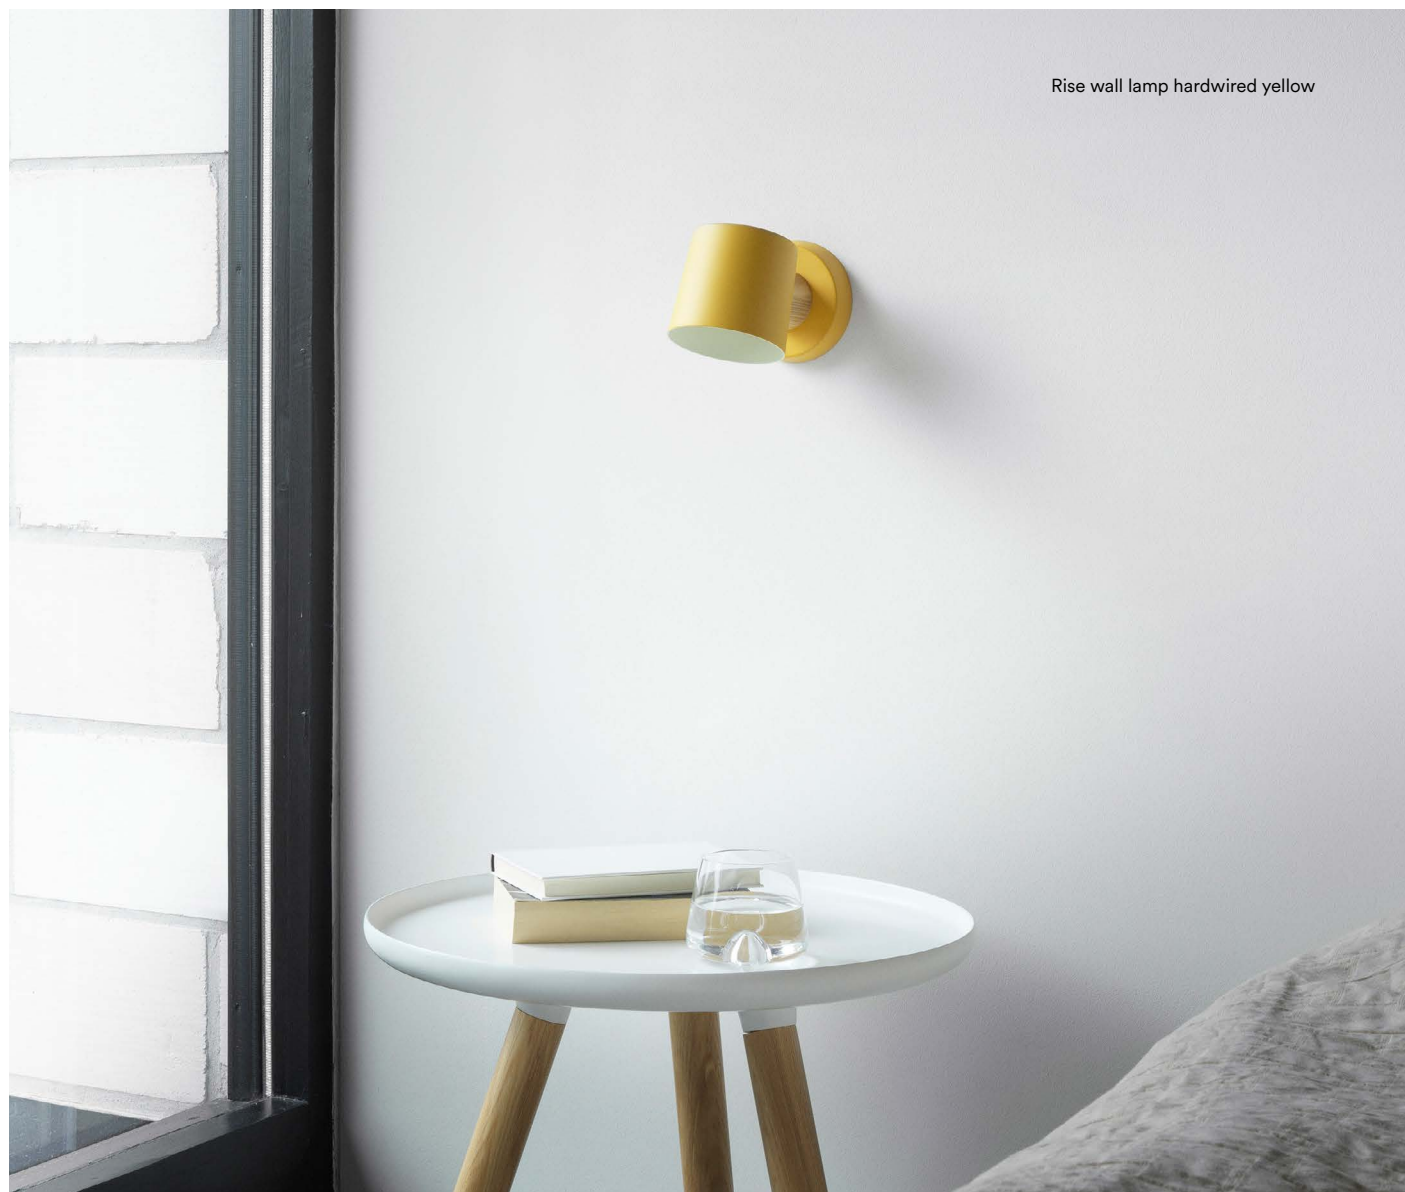

Rise

► Cord

Rise wall lamp plug-in version:
2 m textile cord with switch, white color.

Dimmable function

No

Voltage

120 V

Frequency

60 Hz

Ip rating

IP20

Classification

Class I

Socket

E12

Max load

40 W

Light source - recommended

Art. No.: 504061, LED E12 US

Power: 2 W

CCT: 2 700 K

Output: 160 lm

Life Span: 15 000 h

CRI: ~ 80

Rise wall lamp hardwired yellow

normann

C O P E N H A G E N