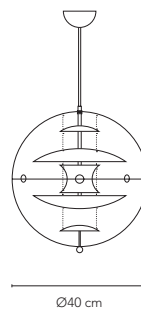

VP Globe Brushed Alu

/ Verner Panton 1969

Description

Pendant with transparent acrylic outer-shell with five internal shades suspended by three steel chains. Incl. ceiling canopy.

Product category

Lighting/Pendant

Cord

Black fabric cord.
400 cm (157.5")

Dimensions

Ø40 cm (15,8")

Box dimensions

47x47x53 cm (18.5x18.5x20.9")

Colli quantity

1

Weight

Product: 4,5 kg
Incl. Packaging: 6,2 kg

Tests & Certifications

CE, UL

Specifications

VERPAN