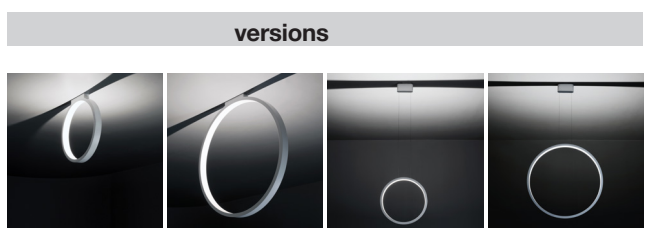

Assolo43 sospesa

luminaire	
materials	aluminium
environment	interiors
mounting location	ceiling
emission	indirect light
weight	3,5 kg
voltage	230V
ballast	integrated electronic dimmable
dimming	phase-cut
insulation class	1
IP classification	IP20
certifications	CE
design	Luta Bettonica, 2013

light source	
source	LED
number of led	1
power	27W
luminous flux	2.900 lm
colour temperature	2.800K
CRI	= 92

finsh			
white cod 1566	black cod 1563H	matt gold cod G1566	colour on demand monocolour

accessories			

CINI & NILS

Assolo70 sospesa

luminaire	
materials	aluminium
environment	interiors
mounting location	ceiling
emission	indirect light
weight	5,4 kg
voltage	230V
ballast	integrated electronic dimmable
dimming	phase-cut
insulation class	1
IP classification	IP20
certifications	CE
design	Luta Bettonica, 2013