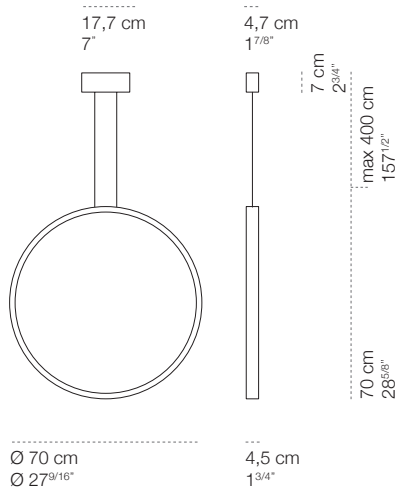

Assolo43 sospesa

luminaire	
materials	aluminium
environment	interiors
mounting location	ceiling
emission	indirect light
weight	3,5 kg
voltage	230V
ballast	integrated electronic dimmable
dimming	phase-cut
insulation class	1
IP classification	IP20
certifications	CE
design	Luta Bettonica, 2013

light source	
source	LED
number of led	1
power	27W
luminous flux	2.900 lm
colour temperature	2.800K
CRI	= 92

finsh			
white cod 1566	black cod 1563H	matt gold cod G1566	colour on demand monocolour

accessories			

CINI & NILS

Assolo70 sospesa

luminaire	
materials	aluminium
environment	interiors
mounting location	ceiling
emission	indirect light
weight	5,4 kg
voltage	230V
ballast	integrated electronic dimmable
dimming	phase-cut
insulation class	1
IP classification	IP20
certifications	CE
design	Luta Bettonica, 2013

light source	
source	LED
number of led	1
power	27W
luminous flux	2.900 lm
colour temperature	2.800K
CRI	= 92

finsh			
white cod 1571	black cod 1574H	matt gold cod G1571	colour on demand monocolour

accessories