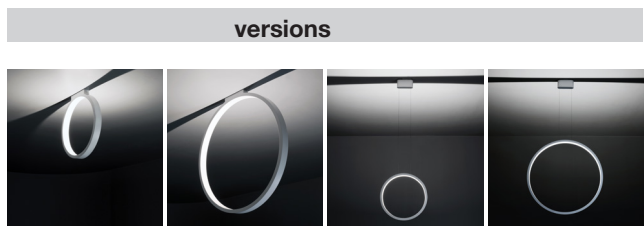

Assolo43 soffitto   Assolo70 soffitto   Assolo43 sospesa   Assolo70 sospesa

finsh			
white cod 1571	black cod 1574H	matt gold cod G1571	colour on demand monocolour