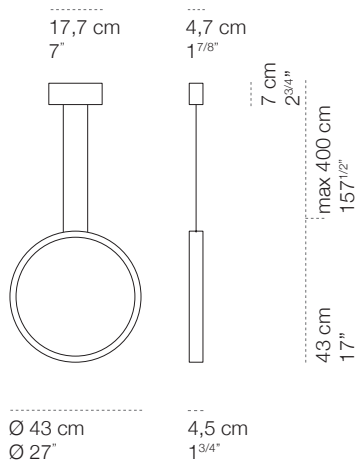

Assolo43 sospesa

luminaire	
materials	aluminium
environment	interiors
mounting location	ceiling
emission	indirect light
weight	3,5 kg
voltage	230V
ballast	integrated electronic dimmable
dimming	phase-cut
insulation class	1
IP classification	IP20
certifications	CE
design	Luta Bettonica, 2013

light source	
source	LED
number of led	1
power	27W
luminous flux	2.900 lm
colour temperature	2.800K
CRI	= 92

finsh			
white cod 1566	black cod 1563H	matt gold cod G1566	colour on demand monocolour

accessories			

CINI & NILS

Assolo70 sospesa

luminaire	
materials	aluminium
environment	interiors
mounting location	ceiling
emission	indirect light
weight	5,4 kg
voltage	230V
ballast	integrated electronic dimmable
dimming	phase-cut
insulation class	1
IP classification	IP20
certifications	CE
design	Luta Bettonica, 2013

light source	
source	LED
number of led	1
power	27W
luminous flux	2.900 lm
colour temperature	2.800K
CRI	= 92

finsh			
white cod 1571	black cod 1574H	matt gold cod G1571	colour on demand monocolour

accessories