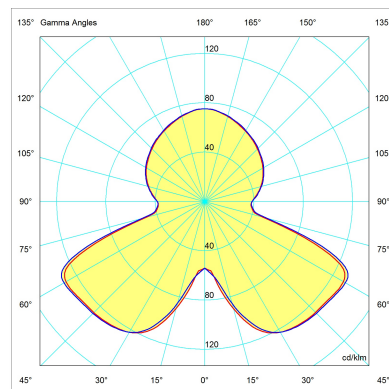

TECHNICAL DRAWINGS

UTILIZATION: **INTERNAL**

TIPOLOGY: **TABLE LAMPS**

COLOURS STRUCTURE: **WHITE**
DIFFUSER: **WHITE**

MATERIALS STRUCTURE: **STAINLESS STEEL**
DIFFUSER: **OPAL WHITE METHACRYLATE**

MEASURES WIDTH: - DIAMETER: **40 cm** WEIGHT NET: -
HEIGHT: **50-62 cm** HOLE DIAMETER: - GROSS: -
LENGTH: - HOLE DEPTH: -
DEPTH: -
PACKAGING VOL.M³: - NUMBER OF ITEMS: **1**

TECHNICAL DRAWINGS

UTILIZATION: **INTERNAL**

TPOLOGY: **TABLE LAMPS**

COLOURS STRUCTURE:
DIFFUSER:

**DARK BROWN
WHITE**

MATERIALS STRUCTURE:
DIFFUSER:

**STAINLESS STEEL
OPAL WHITE METHACRYLATE**

MEASURES WIDTH: -
HEIGHT: **50-62 cm**
LENGTH: -
DEPTH: -