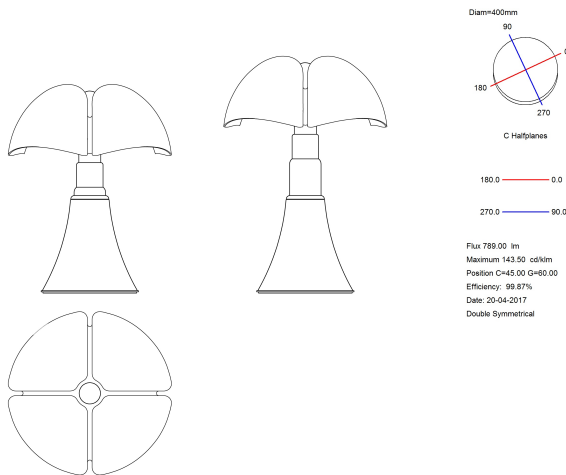

TECHNICAL DRAWINGS

UTILIZATION: **INTERNAL**

TIPOLOGY: **TABLE LAMPS**

COLOURS STRUCTURE: **WHITE**
DIFFUSER: **WHITE**

MATERIALS STRUCTURE: **STAINLESS STEEL**
DIFFUSER: **OPAL WHITE METHACRYLATE**

MEASURES WIDTH: - DIAMETER: **40 cm** WEIGHT NET: -
HEIGHT: **50-62 cm** HOLE DIAMETER: - GROSS: -
LENGTH: - HOLE DEPTH: -
DEPTH: -
PACKAGING VOL.M³: - NUMBER OF ITEMS: **1**

BULBS LED 1X9W
FLUX: 850LM
KELVIN: 2700°
CLASS: A++
CRI: -
COLOR TOLERANCE: -
DURATION: -

DEVICE SPECIFICATIONS

TYPE OF EMISSION: **DIFFUSED**
POWER: **10 W**
FLOW LAMP: **787 lm**
BEAM ANGLE: -
DEVICE EFFICIENCY: **78.7lm/W**
IMPACT RESISTANCE: -
GLOW WIRE TEST: -

TECHNICAL DRAWINGS

UTILIZATION: **INTERNAL**

TPOLOGY: **TABLE LAMPS**

COLOURS STRUCTURE:
DIFFUSER:

**DARK BROWN
WHITE**

MATERIALS STRUCTURE:
DIFFUSER:

**STAINLESS STEEL
OPAL WHITE METHACRYLATE**

MEASURES WIDTH: -
HEIGHT: **50-62 cm**
LENGTH: -
DEPTH: -

DIAMETER: **40 cm**
HOLE DIAMETER: -
HOLE DEPTH: -

WEIGHT NET: -
GROSS: -

PACKAGING VOL.M³: -

NUMBER OF ITEMS: **1**

BULBS

LED 1X9W
FLUX: 850LM
KELVIN: 2700°
CLASS: A++
CRI: -
COLOR TOLERANCE: -
DURATION: -