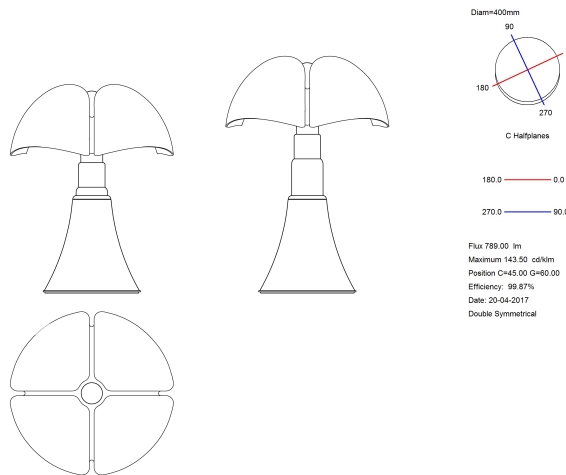

PIPISTRELLO-MED

code: **620/MED/DIM/BI**

DESIGN **GAE AULENTI** 1965

TABLE LAMP, DIFFUSED LIGHT, ADJUSTABLE HEIGHT. GLAZED STAINLESS STEEL TELESCOPE. WHITE OPAL METHACRYLATE DIFFUSER. BASE AND KNOB: DARK BROWN OR WHITE. WITH LED LIGHT SOURCE, DIMMABLE. ELECTRONIC DRIVER ON THE PLUG.

TECHNICAL DRAWINGS

UTILIZATION: **INTERNAL**

TIPOLOGY: **TABLE LAMPS**

COLOURS STRUCTURE: **WHITE**
DIFFUSER: **WHITE**

MATERIALS STRUCTURE: **STAINLESS STEEL**
DIFFUSER: **OPAL WHITE METHACRYLATE**

MEASURES WIDTH: - DIAMETER: **40 cm** WEIGHT NET: -
HEIGHT: **50-62 cm** HOLE DIAMETER: - GROSS: -
LENGTH: - HOLE DEPTH: -
DEPTH: -
PACKAGING VOL.M³: - NUMBER OF ITEMS: **1**

BULBS LED 1X9W
FLUX: 850LM
KELVIN: 2700°
CLASS: A++
CRI: -
COLOR TOLERANCE: -
DURATION: -

DEVICE SPECIFICATIONS

TYPE OF EMISSION: **DIFFUSED**
POWER: **10 W**
FLOW LAMP: **787 lm**
BEAM ANGLE: -
DEVICE EFFICIENCY: **78.7lm/W**
IMPACT RESISTANCE: -
GLOW WIRE TEST: -

TECHNICAL DRAWINGS

UTILIZATION: **INTERNAL**

TPOLOGY: **TABLE LAMPS**

COLOURS STRUCTURE:
DIFFUSER:

**DARK BROWN
WHITE**

MATERIALS STRUCTURE:
DIFFUSER:

**STAINLESS STEEL
OPAL WHITE METHACRYLATE**

MEASURES WIDTH: -
HEIGHT: **50-62 cm**
LENGTH: -
DEPTH: -