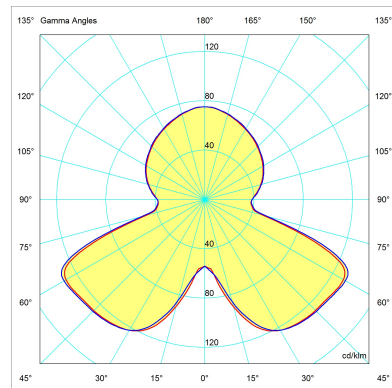

TECHNICAL DRAWINGS

UTILIZATION: **INTERNAL**

TIPOLOGY: **TABLE LAMPS**

COLOURS STRUCTURE: **WHITE**
DIFFUSER: **WHITE**

MATERIALS STRUCTURE: **STAINLESS STEEL**
DIFFUSER: **OPAL WHITE METHACRYLATE**

MEASURES WIDTH: - DIAMETER: **40 cm** WEIGHT NET: -
HEIGHT: **50-62 cm** HOLE DIAMETER: - GROSS: -
LENGTH: - HOLE DEPTH: -
DEPTH: -
PACKAGING VOL.M³: - NUMBER OF ITEMS: **1**

TECHNICAL DRAWINGS

UTILIZATION: **INTERNAL**

TPOLOGY: **TABLE LAMPS**

COLOURS STRUCTURE:
DIFFUSER:

**DARK BROWN
WHITE**

MATERIALS STRUCTURE:
DIFFUSER:

**STAINLESS STEEL
OPAL WHITE METHACRYLATE**

MEASURES WIDTH: -
HEIGHT: **50-62 cm**
LENGTH: -
DEPTH: -

DIAMETER: **40 cm**
HOLE DIAMETER: -
HOLE DEPTH: -

WEIGHT NET: -
GROSS: -

PACKAGING VOL.M³: -

NUMBER OF ITEMS: **1**

BULBS

LED 1X9W
FLUX: 850LM
KELVIN: 2700°
CLASS: A++
CRI: -
COLOR TOLERANCE: -
DURATION: -