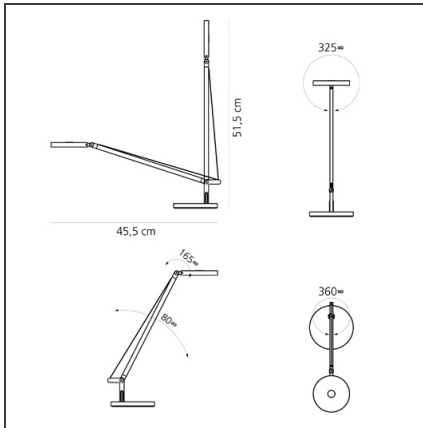

### BESCHREIBUNG

Demetra micro, in the table and wall version with arm, offers the same freedom of the traditional version, i.e. utmost flexibility in directing light across space. While its power and flow are just slightly reduced compared to the classical version, it has all the same pluses in terms of operation and lighting performance. warm light tone very high Cri 90 light quality maximum performance Dimmable with microswitch located on the appliance's head, it emits warm light with a very high colour yield (Cri 90) Its dimension is therefore minimized to fit into the smallest spaces and to expand the range of potential applications of the entire Demetra family, ideal for work and hospitality locations, as well as for home use.

### FUNKTIONEN

<b>Artikelnummer:</b>	1747W20A	<b>Material:</b>	aluminium, technopolymer,
<b>Farbe:</b>	Weiß		zamak
<b>Installation:</b>	Tischleuchte	<b>Serie:</b>	Design
<b>Anwendungsbereich:</b>	Innenbeleuchtung	<b>Lichtverteilung:</b>	Direct

### DIMENSION

<b>Länge:</b>	cm 13	<b>Max Erweiterungsbreite:</b>	cm 48
<b>Breite:</b>	cm 12	<b>Glühdratttest:</b>	750
<b>Höhe:</b>	cm 14		
<b>Durchmesser Fuß:</b>	cm 12		
<b>Max Erweiterungslänge:</b>	cm 51		