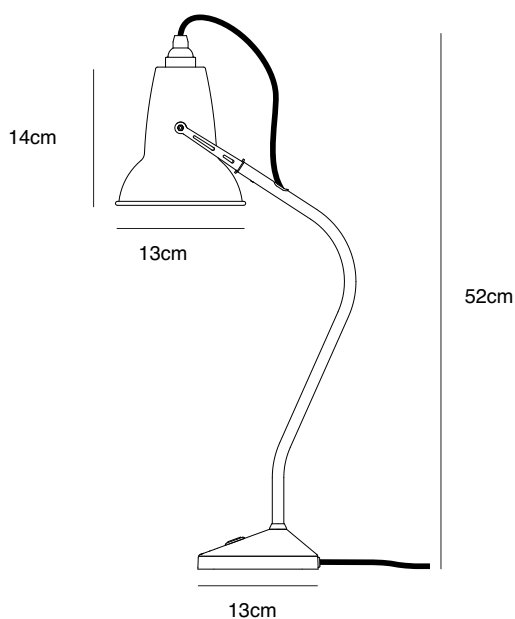

Original 1227™ Mini Table Lamp

ANGLEPOISE®

Original 1227™ Mini Collection | Technical Sheet

Launched In 2015 | Designed by George Carwardine

Max. 28cm

Product

Table Lamp - Jet Black with Black Cable Braid
Table Lamp - Linen White With Grey Cable Braid
Table Lamp - Dove Grey With Grey Cable Braid

Description

There's a lot of Anglepoise® heritage packed into the 51cm of metal and cable that make up the Original Mini 1227™ fixed arm table lamp. The classic shade is instantly recognisable, while our new pyramid-shaped base, with its highly practical integral switch, breaks new ground without losing any of the original Anglepoise® spirit.

Materials

- Gloss paint finish
- Steel shade
- Chrome plated fittings
- Cast Iron base with steel cover
- Steel profiled arm

Dimensions

- Shade diameter: 13cm
- Shade height: 14cm
- Max reach: 28cm (from base to shade)
- Base size: 13 x 13cm
- Cable length: 180cm
- Lamp packaging (L x W x H): 23.5cm x 16.5cm x 46.5cm
- Lamp packaged weight: 2.4kg

Electrical

- Voltage: 220/240V, 50/60Hz
- Class II - Double insulated
- Base mounted push switch
- Plug: 2-pin Europlug to CEE 7/16
- E14 lamp holder
- Maximum permitted bulb: 15W CFL / 6W LED E14
- Bulb not included