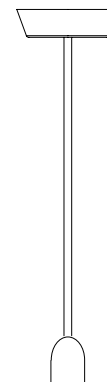

CORD SET

HAY

HAY

A versatile ceiling mounted Cord Set that allows for multiple cable configurations. The ceiling mount is round, made from ABS plastic and contains a magnet for easy fitting. The fabric cable can be adjusted in length to suit the environment. The design is compatible with all HAY shades. Available in black, grey and white.

CORD SET

Cord Set with 30 Degrees shade

Cord Set with Rice Paper Shade

HAY

CORD SET

WHITE, GREY CORD SET
Product Weight 0.3 kg
Dimensions W10 x H40.45 cm
Bulb included
Golf Ball E27-2700K-470lm

WHITE, GREY CORD SET
Product Weight 0.3 kg
Dimensions W10 x H40.45 cm
Bulb included
Classic E27-2800K-810lm

BLACK CORD SET
Product Weight 0.3 kg
Dimensions W10 x H40.45 cm
Bulb not included

HAY

CORD SET

SPECIFICATION

MOUNTING TYPE / Suspension
ENVIRONMENT / Indoor
MATERIAL / Textured and clear ABS, fabric cable

BULB DESCRIPTION /
Golf Ball E27-2700K-470lm
Classic E27-2800K-810lm

SUPPLY / 220-240V AC Mains Power Terminal
INGRESS PROTECTION / (IP) 20
CORD TYPE / 4 m

LED   

HAY

CORD SET

Download pictures [here](#)

Username: hay