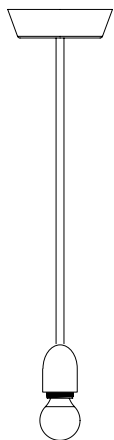

CORD SET

HAY

HAY

A versatile ceiling mounted Cord Set that allows for multiple cable configurations. The ceiling mount is round, made from ABS plastic and contains a magnet for easy fitting. The fabric cable can be adjusted in length to suit the environment. The design is compatible with all HAY shades. Available in black, grey and white.

CORD SET

Cord Set with 30 Degrees shade

Cord Set with Rice Paper Shade

HAY

CORD SET

WHITE, GREY CORD SET
Product Weight 0.3 kg
Dimensions W10 x H40.45 cm
Bulb included
Golf Ball E27-2700K-470lm

WHITE, GREY CORD SET
Product Weight 0.3 kg
Dimensions W10 x H40.45 cm
Bulb included
Classic E27-2800K-810lm

BLACK CORD SET
Product Weight 0.3 kg
Dimensions W10 x H40.45 cm
Bulb not included

HAY

CORD SET

SPECIFICATION

MOUNTING TYPE / Suspension
ENVIRONMENT / Indoor
MATERIAL / Textured and clear ABS, fabric cable

BULB DESCRIPTION /
Golf Ball E27-2700K-470lm
Classic E27-2800K-810lm

SUPPLY / 220-240V AC Mains Power Terminal
INGRESS PROTECTION / (IP) 20
CORD TYPE / 4 m

LED   

HAY

CORD SET

Download pictures [here](#)

Username: hay