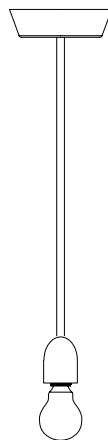

CORD SET

HAY

HAY

A versatile ceiling mounted Cord Set that allows for multiple cable configurations. The ceiling mount is round, made from ABS plastic and contains a magnet for easy fitting. The fabric cable can be adjusted in length to suit the environment. The design is compatible with all HAY shades. Available in black, grey and white.

CORD SET

Cord Set with 30 Degrees shade

Cord Set with Rice Paper Shade

HAY

CORD SET

WHITE, GREY CORD SET
Product Weight 0.3 kg
Dimensions W10 x H40.45 cm
Bulb included
Golf Ball E27-2700K-470lm

WHITE, GREY CORD SET
Product Weight 0.3 kg
Dimensions W10 x H40.45 cm
Bulb included
Classic E27-2800K-810lm

BLACK CORD SET
Product Weight 0.3 kg
Dimensions W10 x H40.45 cm
Bulb not included

HAY

CORD SET

SPECIFICATION

MOUNTING TYPE / Suspension
ENVIRONMENT / Indoor
MATERIAL / Textured and clear ABS, fabric cable

BULB DESCRIPTION /
Golf Ball E27-2700K-470lm
Classic E27-2800K-810lm

SUPPLY / 220-240V AC Mains Power Terminal
INGRESS PROTECTION / (IP) 20
CORD TYPE / 4 m

LED   

HAY

CORD SET

Download pictures [here](#)

Username: hay