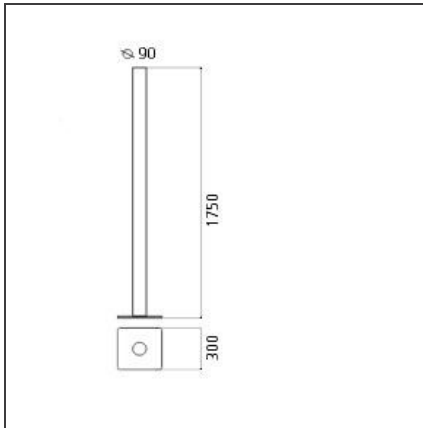

Ilio white 3000K - App Compatible

IP20    Dimmerable: 

DESIGN BY

Ernesto Gismondi

DESCRIPTION

With simple geometry, stripped of all formal digressions and reduced to its basics, Ilio draws attention through saturated colour, available in 7 variations. A mono-material aluminium cylinder supports a 39W LED optical engine on the top, which produces high-efficiency diffused indirect light emissions. With a flow of more than 2700 lumen and an 80% yield, it ensures the general lighting of a room. With light regulator configured to controlled socket, dimmer microswitch.

TECHNICAL DRAWINGS

FEATURES

Article Code:	1640020APP	Material:	Aluminium, steel
Colour:	White	Series:	Design
Installation:	Floor	Area contract:	Hospitality, null, Residential
Environment:	Indoor	Emission:	Indirect

DIMENSIONS

Height:	cm 175	Impact Resistance:	N.D.
Base Length:	cm 30	Glow Wire Test:	750
Base Width:	cm 30		

INCLUDED SOURCES

Category:	LED	Color temperature (K):	3000K
Number:	1	Color Tolerance:	MacAdam 2SDCM
Watt:	37W	CRI:	90
Delivered lumens output (lm):	3899lm	Efficacy:	107lm/W
Type:	0	Service Life:	50000-L70
Class:	A		