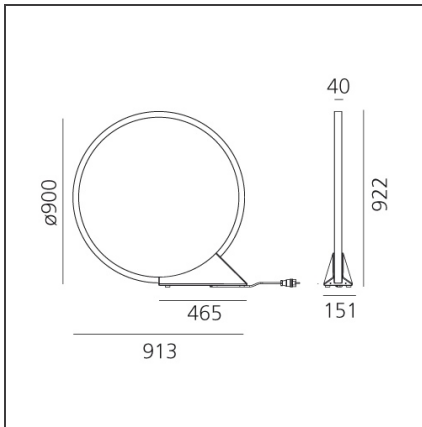

"O" Floor - Indoor

IP67 

DESIGN

Elemental

BESCHREIBUNG

"O" is an essential element that, when switched on, frames nature and suggests perspectives, an unobtrusive object in space that does not alter environmental balances. Its controlled and comfortable light emission can be adjusted with sensors and with the Artemide App to ensure focused operation, thus preventing waste and respecting the circadian cycles of all animal and plant species. Introduced in 2018 in the ground and suspended outdoor versions, it is a perfect lighting appliance also for indoor use thanks to a cabled option that allows easy relocation. In this case too, the IP protection grade is anyway fit for outdoor use. Its lightness is not just formal: its thin aluminium profile is an element on its own, which can be moved wherever necessary, allows multiple uses, and creates a pleasant ambiance anywhere with its soft, non-glaring light. "O" is developed in the original 90-cm diameter version, as well as in a smaller, 45-cm version featuring all the characteristics of the original one. All the versions come with both a white and a black nish to match all possible spaces. "O" is thus a comprehensive family of elements creating dynamic lightscapes.

TECHNISCHE ZEICHNUNGEN

FUNKTIONEN

Artikelnummer:	T073030	Material:	<p>Aluminium, silicone</p>
Farbe:	Black	Serie:	Design
Installation:	Stehleuchte		
Anwendungsbereich:	Innenbeleuchtung		

DIMENSION

Länge:	cm 91.3
Höhe:	cm 92.2
Länge Fuß:	cm 46.5
Breite Fuß:	cm 15.1

Anmerkungen

Plug IP44