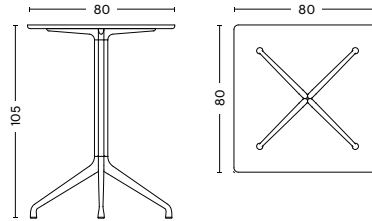

/ Black powder coated aluminium (RAL 9005)

/ White powder coated aluminium (RAL 9003)

/ Polished aluminium

CONSTRUCTION

TABLETOP / in 25 mm plywood with rounded edges.

FRAME / Is made of extruded profiles and diecast aluminium parts. The frame parts are fastened and locked with expansion elements and steel reinforcement brackets. The tabletop is mounted with self-tapping screws in predrilled holes.

Requires assembly.

TABLETOP COLOUR

BLACK LINOLEUM

WHITE LAMINATE

FRAME FINISH

BLACK
POWDER COATED
ALUMINIUM

WHITE
POWDER COATED
ALUMINIUM

POLISHED
ALUMINIUM

DIMENSIONS

/ LENGHT 80 cm / 31.50"
/ WIDTH 80 cm / 31.50"
/ HEIGHT 73 cm / 28.74"

/ LENGHT 80 cm / 31.50"
/ WIDTH 80 cm / 31.50"
/ HEIGHT 105 cm / 41.34"

TESTS

EN 15372: 2008 / Furniture - Strength, durability and safety -
Requirements for non-domestic tables.