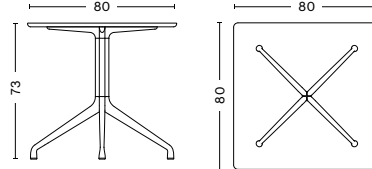

/ Black powder coated aluminium (RAL 9005)

/ White powder coated aluminium (RAL 9003)

/ Polished aluminium

CONSTRUCTION

TABLETOP / in 25 mm plywood with rounded edges.

FRAME / Is made of extruded profiles and diecast aluminium parts. The frame parts are fastened and locked with expansion elements and steel reinforcement brackets. The tabletop is mounted with self-tapping screws in predrilled holes.

Requires assembly.

TABLETOP COLOUR

BLACK LINOLEUM

WHITE LAMINATE

FRAME FINISH

BLACK
POWDER COATED
ALUMINIUM

WHITE
POWDER COATED
ALUMINIUM

POLISHED
ALUMINIUM

DIMENSIONS

/ LENGHT 80 cm / 31.50"
/ WIDTH 80 cm / 31.50"
/ HEIGHT 73 cm / 28.74"

/ LENGHT 80 cm / 31.50"
/ WIDTH 80 cm / 31.50"
/ HEIGHT 105 cm / 41.34"

TESTS

EN 15372: 2008 / Furniture - Strength, durability and safety -
Requirements for non-domestic tables.