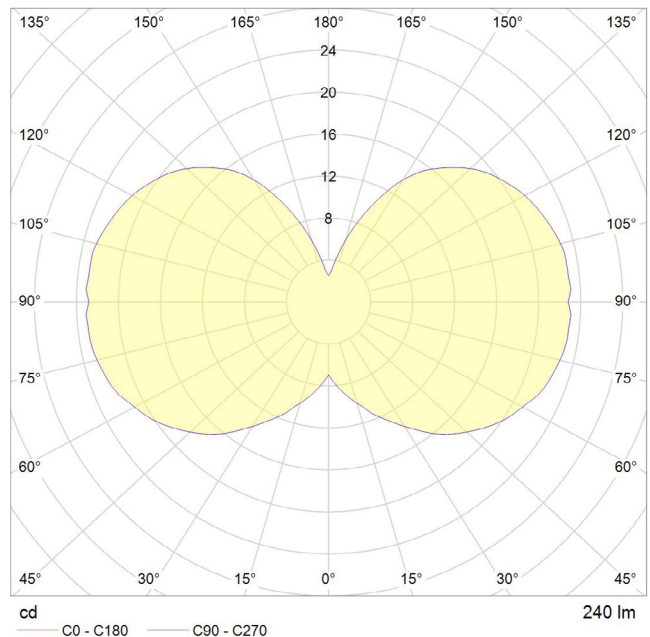

POLAR DIAGRAM

DIMMING

Dimmable: Yes
Dimming type: Trailing edge
Recommended EU Dimmer: Varilight - V-pro JXP401
(X denotes faceplate color)

A full list of compatible dimmers is available on request.

OUTER CARTON

Pc/ Ctn: 100
Gross weight: 3.2kg
Length: 52cm
Width: 28cm
Height: 20cm

IES/LDT FILE

Available upon request.

EAN UK: 5060400150175