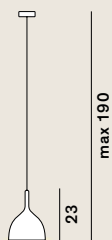

Drink: Suspension

cod: H1, H3

Ø 7,8

Ø 16

H1

Ø 16

Ø 50

H3

pag 286-287

H1

Light Source E27 LED

Class A / A+ / A++

Catalogue

Satin Collection (upon request)

Metallic Collection (upon request)

Drink: Floor

cod: F1

Ø 16

Ø 20,5

Light Source MID POWER LED

Power 36 Watt

Kelvin 2.700

Dimmer push button

Lumen 4.000