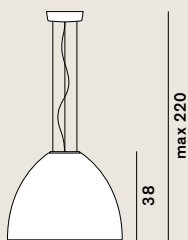

Drink: Suspension

cod: H1, H3

Ø 7,8

Ø 16

H1

Ø 16

Ø 50

H3

pag 286-287

H1

Light Source E27 LED

Class A / A+ / A++

Catalogue

Satin Collection (upon request)

Metallic Collection (upon request)

Drink: Floor

cod: F1

Ø 16

Ø 20,5

Light Source MID POWER LED

Power 36 Watt

Kelvin 2.700

Dimmer push button

Lumen 4.000