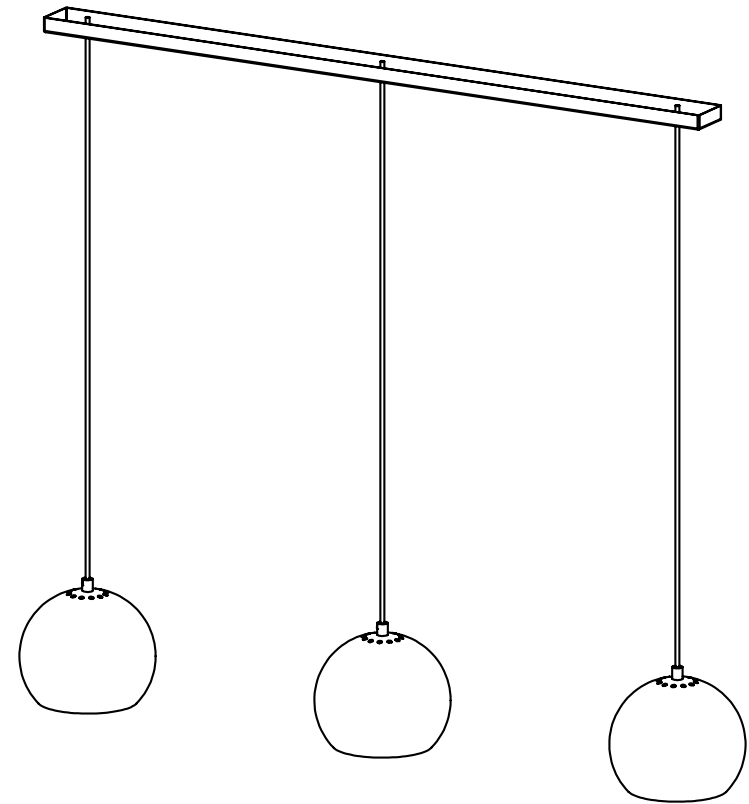

BALL TRACK

DESIGN BY
BENNY FRANDSEN

Frandsen has been designing,
producing and marketing lamps
since 1968

*"It is important for us to design
lamps in beautiful materials, and
to make sure that our products
are signalling quality and taste"*

FRANDSEN

WWW.FRANDSEN.COM

If the external flexible cable or cord of this luminaire is damaged, it shall be exclusively replaced by the manufacturer or his service agent or a similar qualified person in order to avoid a hazard.