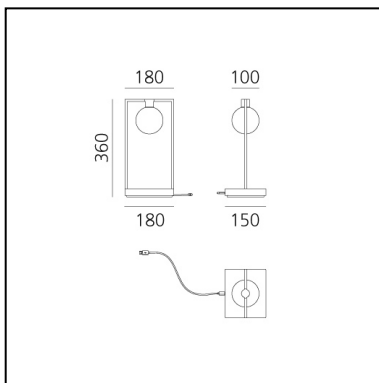

Curiosity 36 - With Sphere - White

Davide Oppizzi

IP20  

LUMINAIRE

- Watt: **1,7W**
- Delivered lumens output: **142lm**
- CCT: **3000K**
- Efficiency: **60%**
- Efficacy: **142.45lm/W**
- CRI: **90**
- Dimmer Typology: **Push button Dimmer**

its base. Neutral and essential in its light structure, it becomes functional by enhancing the content.

It is a frame for displaying objects, with its base providing the element that accommodates whatever items you wish to display, illuminated by the small spotlight on the top.

PRODUCT CODE: 0175020A

FEATURES

- Article Code: **0175020A**
- Colour: **White**
- Installation: **Table**
- Material: **Aluminium**
- Series: **Design Collection**
- design by: **Davide Oppizzi**

DIMENSIONS

- Length: **cm 18**
- Width: **cm 15**
- Height: **cm 36**