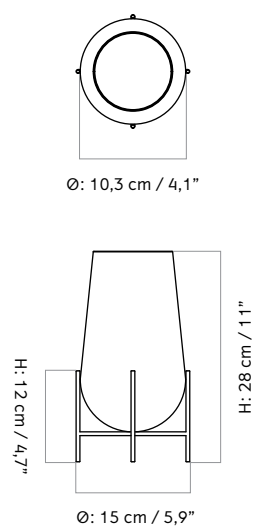

### DIMENSIONS

**Small**  
H: 28 cm / 11"  
Ø: 15 cm / 5,9"

**Medium**  
H: 44,3 cm / 17,7"  
Ø: 22 cm / 8,7"

**Large**  
H: 60 cm / 23,6"  
Ø: 30 cm / 11,8"

### WEIGHT

Small: 0,89 kg / 1,96 lb  
Medium: 2,14 kg / 4,72 lb  
Large: 5,63 kg / 12,41 lb  
Weight may vary due to the mouth-blown glass.

### PACKAGING MEASUREMENTS (H x W x D)

**Small**  
37 cm x 21 cm x 21 cm / 14,6" x 8,3" x 8,3"

**Medium**  
54,4 cm x 28,4 cm x 28,4 cm / 21,4" x 11,2" x 11,2"

**Large**  
69 cm x 36,5 cm x 36,5 cm / 27,2" x 14,4" x 14,4"

## TECHNICAL DRAWING

ÉCHASSE VASE SMALL

ÉCHASSE VASE MEDIUM

ÉCHASSE VASE LARGE