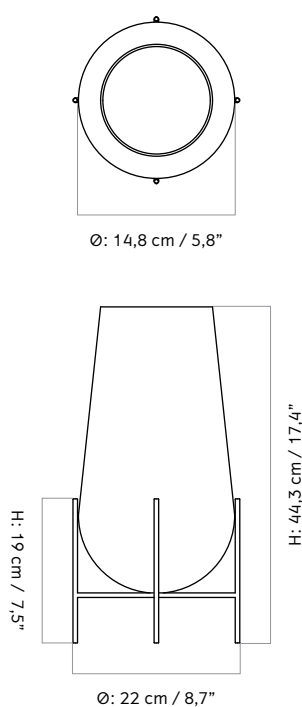

### DIMENSIONS

**Small**  
H: 28 cm / 11"  
Ø: 15 cm / 5,9"

**Medium**  
H: 44,3 cm / 17,7"  
Ø: 22 cm / 8,7"

**Large**  
H: 60 cm / 23,6"  
Ø: 30 cm / 11,8"

### WEIGHT

Small: 0,89 kg / 1,96 lb  
Medium: 2,14 kg / 4,72 lb  
Large: 5,63 kg / 12,41 lb  
Weight may vary due to the mouth-blown glass.

### PACKAGING MEASUREMENTS (H x W x D)

**Small**  
37 cm x 21 cm x 21 cm / 14,6" x 8,3" x 8,3"

**Medium**  
54,4 cm x 28,4 cm x 28,4 cm / 21,4" x 11,2" x 11,2"

**Large**  
69 cm x 36,5 cm x 36,5 cm / 27,2" x 14,4" x 14,4"

## TECHNICAL DRAWING

ÉCHASSE VASE SMALL

ÉCHASSE VASE MEDIUM

ÉCHASSE VASE LARGE