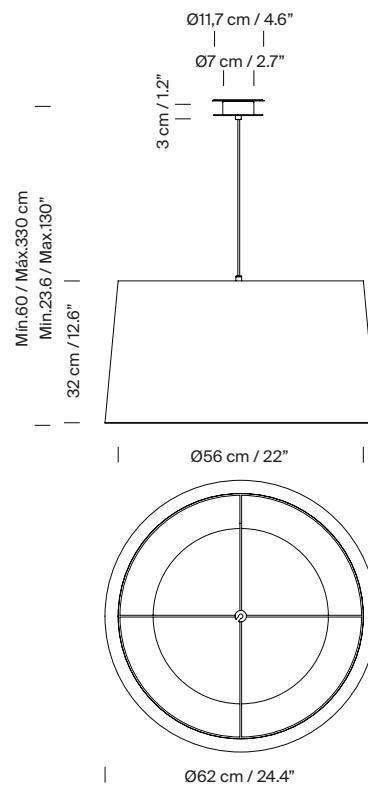

General description:

2 lampshade options: GT5 / GT6.

Circular metallic canopy satin nickel or textured white, black finished for a double or simple lamp socket.

Suitable for side entry adaptor.

Lower disk in translucent white PVC:

(A) GT5: Ø 40cm / 15.7"

(B) GT6: Ø 36cm / 14.2"

Suitable for Junction Box Ø 11,7 cm / 4.6" (UL market).

Electric cable length: 3 m / 118.1"

Available colours:

GT5, GT6
Natural ribbon

GT5, GT6
Red-amber ribbon

Other light sources: Máx. 100 W

E27 - E26

(Max. hgt. 130 mm / 5.1")

Light source not included.

Compatible with bulbs of the Energy efficiency class (E.E.C): A++ ... E.

Suitable only for indoor use.

Always use the light source recommended or equivalent.

Model A: GT5 (sizes in cm)

GT5 / GT6

Santa & Cole Team. 1994
Pendant lamp

Model B: GT6 (sizes in cm)

Collection:

Table lamps

Trípode G6 / M3

Floor lamps