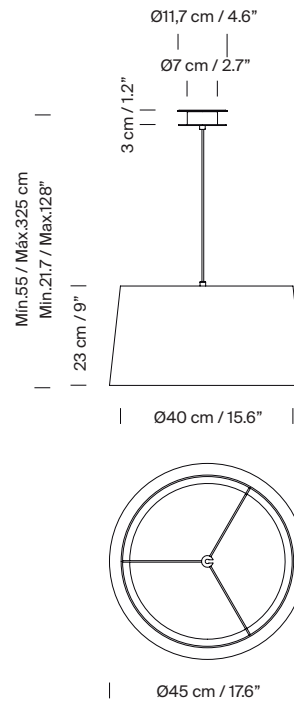

General description:

2 lampshade options: GT5 / GT6.

Circular metallic canopy satin nickel or textured white, black finished for a double or simple lamp socket.

Suitable for side entry adaptor.

Lower disk in translucent white PVC:

(A) GT5: Ø 40cm / 15.7"

(B) GT6: Ø 36cm / 14.2"

Suitable for Junction Box Ø 11,7 cm / 4.6" (UL market).

Electric cable length: 3 m / 118.1"

Available colours:

GT5, GT6
Natural ribbon

GT5, GT6
Red-amber ribbon

Other light sources: Máx. 100 W

E27 - E26

(Max. hgt. 130 mm / 5.1")

Light source not included.

Compatible with bulbs of the Energy efficiency class (E.E.C): A++ ... E.

Suitable only for indoor use.

Always use the light source recommended or equivalent.

Model A: GT5 (sizes in cm)

GT5 / GT6

Santa & Cole Team. 1994
Pendant lamp

Model B: GT6 (sizes in cm)

Collection:

Table lamps

Trípode G6 / M3

Floor lamps