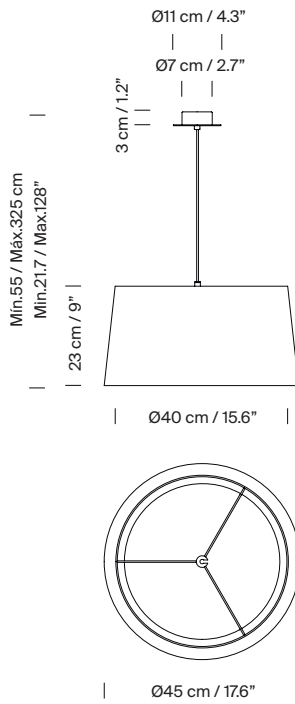

General description:

2 lampshade options: GT5 / GT6.

Circular metallic canopy satin nickel or textured white, black finished for a double or simple lamp socket.

Suitable for side entry adaptor.

Lower disk in translucent white PVC:

(A) GT5: Ø 40cm / 15.7"

(B) GT6: Ø 36cm / 14.2"

Suitable for Junction Box Ø 11,7 cm / 4.6" (UL market).

Electric cable length: 3 m / 118.1"

Available colours:

GT5, GT6
Natural ribbon

GT5, GT6
Red-amber ribbon

Other light sources: Máx. 100 W

E27 - E26

(Max. hgt. 130 mm / 5.1")

Light source not included.

Compatible with bulbs of the Energy efficiency class (E.E.C): A++ ... E.

Suitable only for indoor use.

Always use the light source recommended or equivalent.

Model A: GT5 (sizes in cm)

GT5 / GT6

Santa & Cole Team. 1994
Pendant lamp

Model B: GT6 (sizes in cm)

Collection:

Table lamps

Trípode G6 / M3

Floor lamps