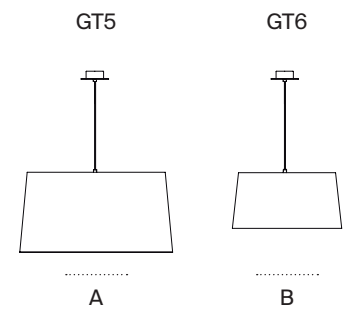

GT5 / GT6

Santa & Cole Team. 1994
Pendant lamp

Conceived for average-size settings and areas in the home, GT5 and GT6 are two ribbon pendant shades that are capable of lending character to any venue by dint of merely being there.

General description:

2 lampshade options: GT5 / GT6.

Circular metallic canopy satin nickel or textured white, black finished for a double or simple lamp socket.

Suitable for side entry adaptor.

Lower disk in translucent white PVC:

(A) GT5: Ø 40cm / 15.7"

(B) GT6: Ø 36cm / 14.2"

Suitable for Junction Box Ø 11,7 cm / 4.6" (UL market).

Electric cable length: 3 m / 118.1"

Available colours:

GT5, GT6
Natural ribbon

GT5, GT6
Red-amber ribbon