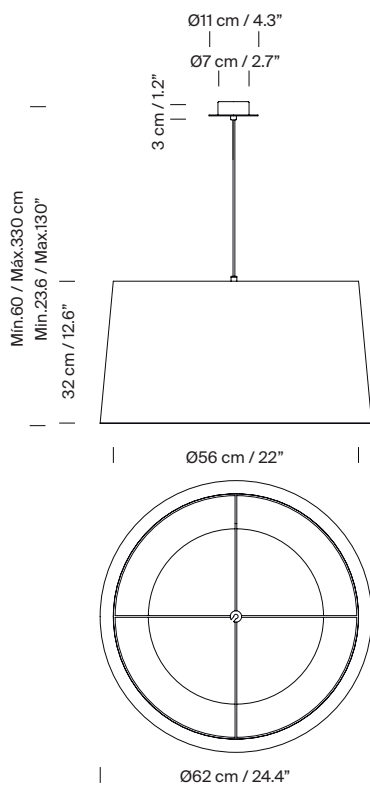

General description:

2 lampshade options: GT5 / GT6.

Circular metallic canopy satin nickel or textured white, black finished for a double or simple lamp socket.

Suitable for side entry adaptor.

Lower disk in translucent white PVC:

(A) GT5: Ø 40cm / 15.7"

(B) GT6: Ø 36cm / 14.2"

Suitable for Junction Box Ø 11,7 cm / 4.6" (UL market).

Electric cable length: 3 m / 118.1"

Available colours:

GT5, GT6
Natural ribbon

GT5, GT6
Red-amber ribbon

Other light sources: Máx. 100 W

E27 - E26

(Max. hgt. 130 mm / 5.1")

Light source not included.

Compatible with bulbs of the Energy efficiency class (E.E.C): A++ ... E.

Suitable only for indoor use.

Always use the light source recommended or equivalent.

Model A: GT5 (sizes in cm)

GT5 / GT6

Santa & Cole Team. 1994
Pendant lamp

Model B: GT6 (sizes in cm)

Collection:

Table lamps

Trípode G6 / M3

Floor lamps