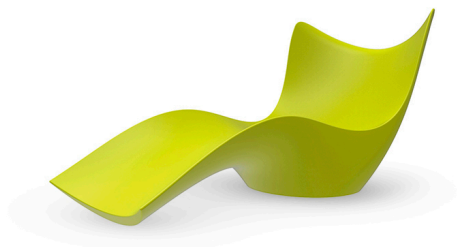

SURF SUN LOUNGER

By Karim Rashid

The flowing wave that composes the seat and leg rest of SURF alludes to a sense of calm. It is a soft swell in lux, a fluid gesture that changes as the light does. The method of its creator is to replace the World's canvas for a new well-being that invokes a calmness and casualness, that are driven by vibrant shapes which are refreshing, awakening, and elevating and are metaphors for a new global dynamism.

View online: <https://www.vondom.com/products/51011>

Features

Description

Made of polyethylene resin by rotational moulding. 100% Recyclable. Item suitable for indoor and outdoor use. Available in different finishes.

LACADO

Ref. 51011F

Resina de polietileno con un acabado lacado brillo.

- BLANCO
- NEGRO
- BRONCE
- ACERO
- ANTRACITA
- ROJO
- PISTACHO
- NARANJA
- KAKI
- NAVY
- TAUPE
- PLUM
- ECRU
- BEIG

LUZ

LUZ

Ref. 51011W

Con iluminación interior de color blanco mediante tecnología LED. Solo disponible en acabado hielo mate.

HIELO

LED RGBW

Ref. 51011L

Con iluminación interior mediante tecnología LED RGBW y mando a distancia para cambiar de color. Solo disponible en acabado hielo mate. Acompañado de un mando a distancia para el cambio de color* por selección o de forma automática.