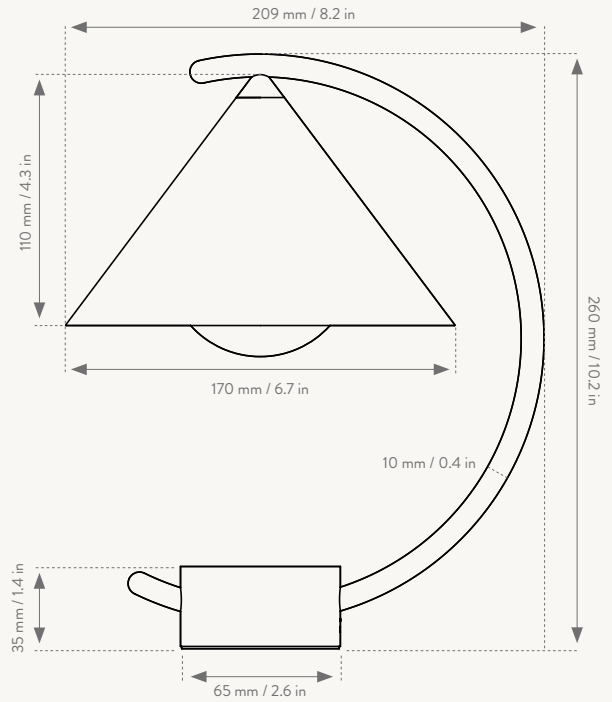

MERIDIAN LAMP

Size: H: 26 x W: 20.9 x D: 17 cm
H: 10.2 x W: 8.2 x D: 6.7 in

Material: Powder coated metal
Brass plated metal

Care: Wipe with a damp cloth

Info: Non removable LED light source, warm white. Service life: 30.000 hours.
Only approved for EU/NO/CH (UK plug version for UK). Separate version for US.
Charger included. Registered design