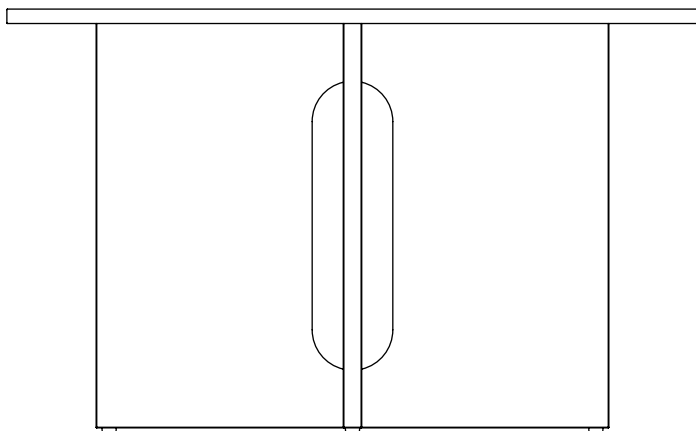

Androgyne Dining Table by Danielle Siggerud

MENU

Congratulations:

Congratulations with your new dining table designed by Danielle Siggerud. We hope you will enjoy using this item and follow these instructions to ensure correct assembly. These instructions are provided for your safety. It is important that the instructions are read carefully and completely before assembling.

Androgyne Dining Table

In this range we have:

Androgyne Dining Table, Ø120 cm, Natural Oak

Androgyne Dining Table, Ø120 cm, Dark Stained Oak

Androgyne Dining Table, Ø120 cm, Natural Oak and Kunis Breccia Tabletop

Androgyne Dining Table, Ø120 cm, Dark Stained Oak and Kunis Breccia Tabletop

Androgyne Dining Table, Ø150 cm, Natural Oak

Androgyne Dining Table, Ø150 cm, Dark Stained Oak

The assembling is the same across all variations.