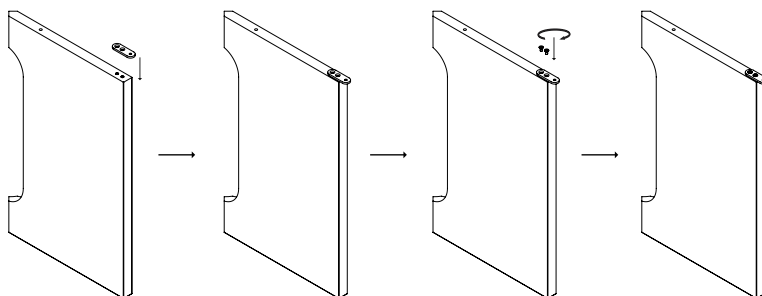

1

NOTE - Please ensure that all assembly is done on a soft and flat surface, to ensure that the components will not be damaged/scratched.

2