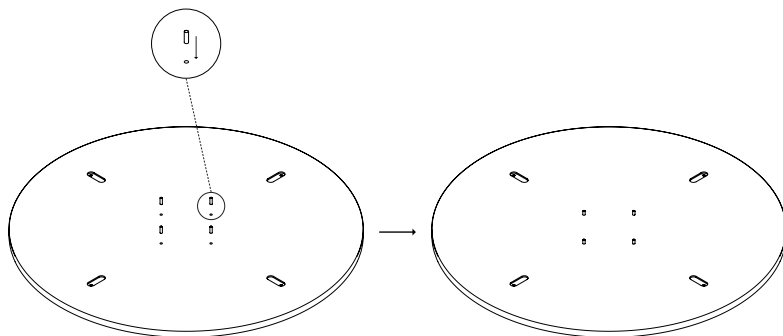

1

NOTE - Please ensure that all assembly is done on a soft and flat surface, to ensure that the components will not be damaged/scratched.