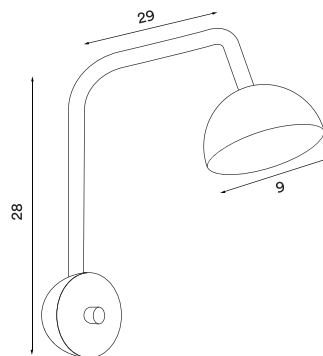

# Blush wall

Blush black  
– Item no. 110

Blush pink  
– Item no. 111

Blush white  
– Item no. 112

**Product type:** Wall lamp

**Design:** Morten & Jonas, 2018

**Shade material:** Steel

**Body materials:** Steel and silicone,  
brass flexible arm

**Shade and body colours:** Black, pink or white

**Light diffuser material:** Opal acrylic

**Wire:** Black (black version only) or  
white (pink or white versions), 200 cm

**Switch:** Dimmer switch on the wall base

**Bulb:** Integrated and dimmable LED 6 W,  
550 lm, 3000 K, CRI > 85.

**Voltage:** 220V - 240V - 50/60Hz

**Net weight:** 0.60 kg

**Minimum order size:** 2

**Spare parts available:** LED module

## Dimensions and light direction: