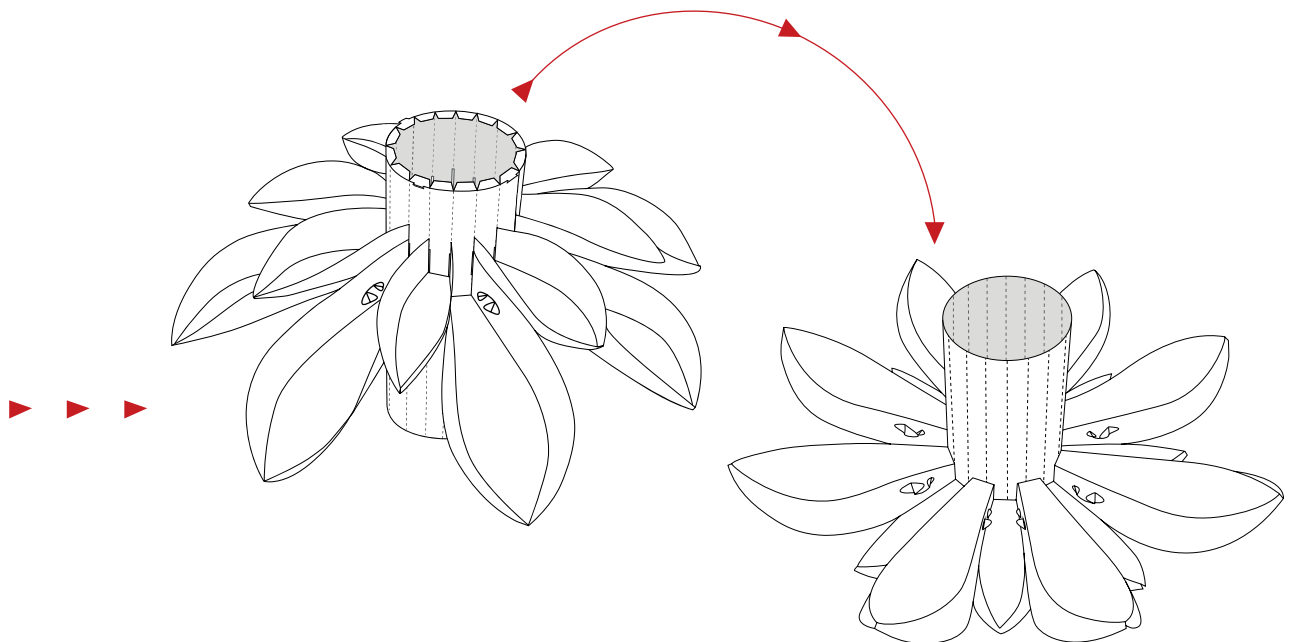

Norm I2

Design: Simon Karkov

normann
COPENHAGEN

normann
C O P E N H A G E N

INFO

The lamp shade is made of a special, non flammable plastic material.

Low-energy 9 Watt (max. 60 Watt) bulbs are recommended.

Socket and cord are not included.

Norm 12 can be cleaned with a duster or by using the shower head in the shower.

Watch the Norm 12 Lamp being assembled:

www.youtube.com/normanncopenhagen

normann
COPENHAGEN

1

2

x8

x8