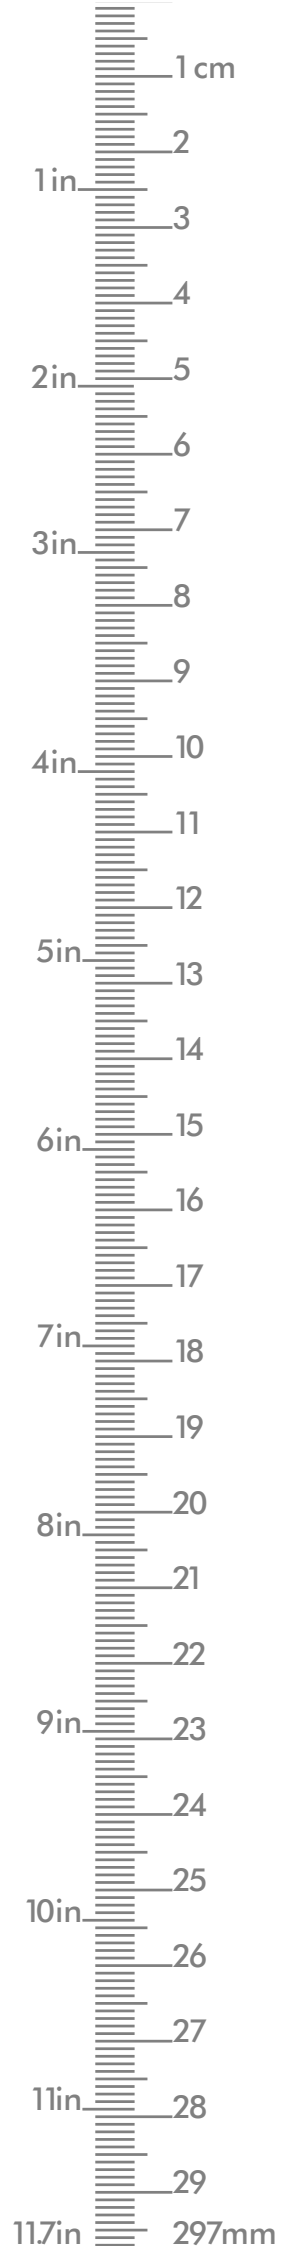

Norm I2

Design: Simon Karkov

normann
COPENHAGEN

normann
C O P E N H A G E N

INFO

The lamp shade is made of a special, non flammable plastic material.

Low-energy 9 Watt (max. 60 Watt) bulbs are recommended.

Socket and cord are not included.

Norm 12 can be cleaned with a duster or by using the shower head in the shower.

Watch the Norm 12 Lamp being assembled:

www.youtube.com/normanncopenhagen

normann
COPENHAGEN

1

2

x8

x8

x8

x8

x8

x8

normann

C O P E N H A G E N

Normann Copenhagen • Østerbrogade 70
2100 Copenhagen Ø • Denmark • Tlf. +45 35 55 44 59
www.normann-copenhagen.com normann@normann-copenhagen.com