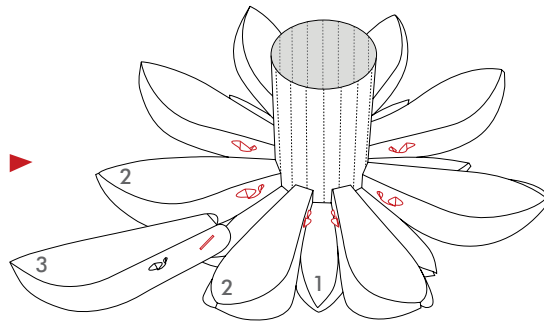

Norm I2

Design: Simon Karkov

normann
COPENHAGEN

normann
C O P E N H A G E N

INFO

The lamp shade is made of a special, non flammable plastic material.

Low-energy 9 Watt (max. 60 Watt) bulbs are recommended.

Socket and cord are not included.

Norm 12 can be cleaned with a duster or by using the shower head in the shower.

Watch the Norm 12 Lamp being assembled:

www.youtube.com/normanncopenhagen

normann
COPENHAGEN

1

2

x8

x8