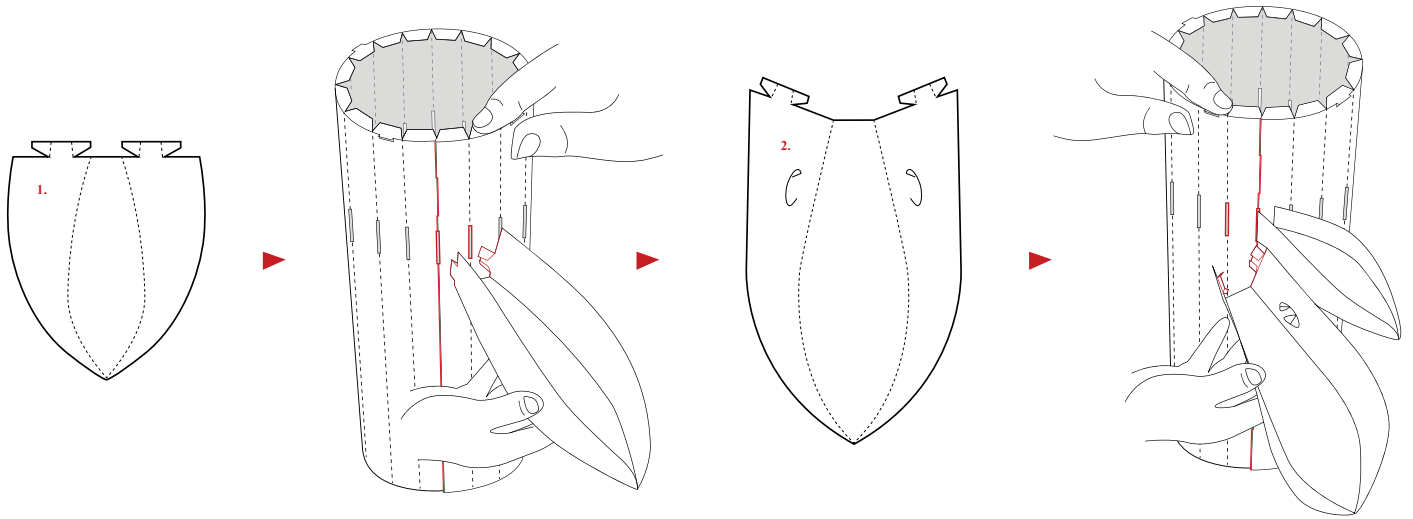

Norm I2

Design: Simon Karkov

normann
COPENHAGEN

normann
C O P E N H A G E N

INFO

The lamp shade is made of a special, non flammable plastic material.

Low-energy 9 Watt (max. 60 Watt) bulbs are recommended.

Socket and cord are not included.

Norm 12 can be cleaned with a duster or by using the shower head in the shower.

Watch the Norm 12 Lamp being assembled:

www.youtube.com/normanncopenhagen

normann
COPENHAGEN

1

2

x8

x8