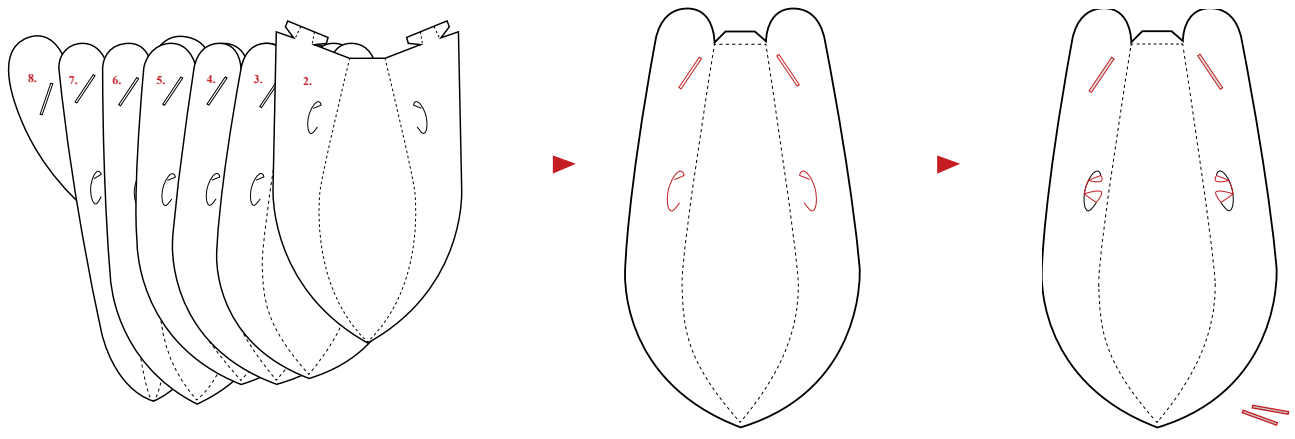

Norm I2

Design: Simon Karkov

normann
COPENHAGEN

normann
C O P E N H A G E N

INFO

The lamp shade is made of a special, non flammable plastic material.

Low-energy 9 Watt (max. 60 Watt) bulbs are recommended.

Socket and cord are not included.

Norm 12 can be cleaned with a duster or by using the shower head in the shower.

Watch the Norm 12 Lamp being assembled:

www.youtube.com/normanncopenhagen

normann
COPENHAGEN

1

2

x8

x8