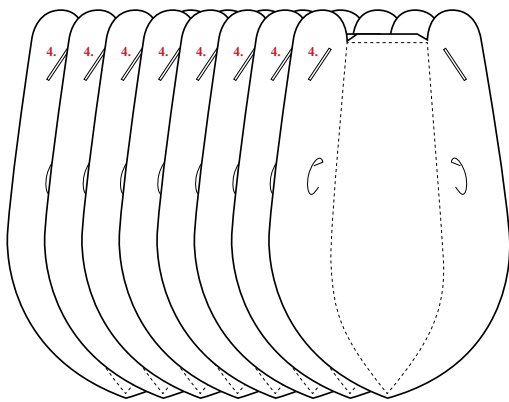

Norm I2

Design: Simon Karkov

normann
COPENHAGEN

normann
C O P E N H A G E N

INFO

The lamp shade is made of a special, non flammable plastic material.

Low-energy 9 Watt (max. 60 Watt) bulbs are recommended.

Socket and cord are not included.

Norm 12 can be cleaned with a duster or by using the shower head in the shower.

Watch the Norm 12 Lamp being assembled:

www.youtube.com/normanncopenhagen

normann
COPENHAGEN

1

2

x8

x8