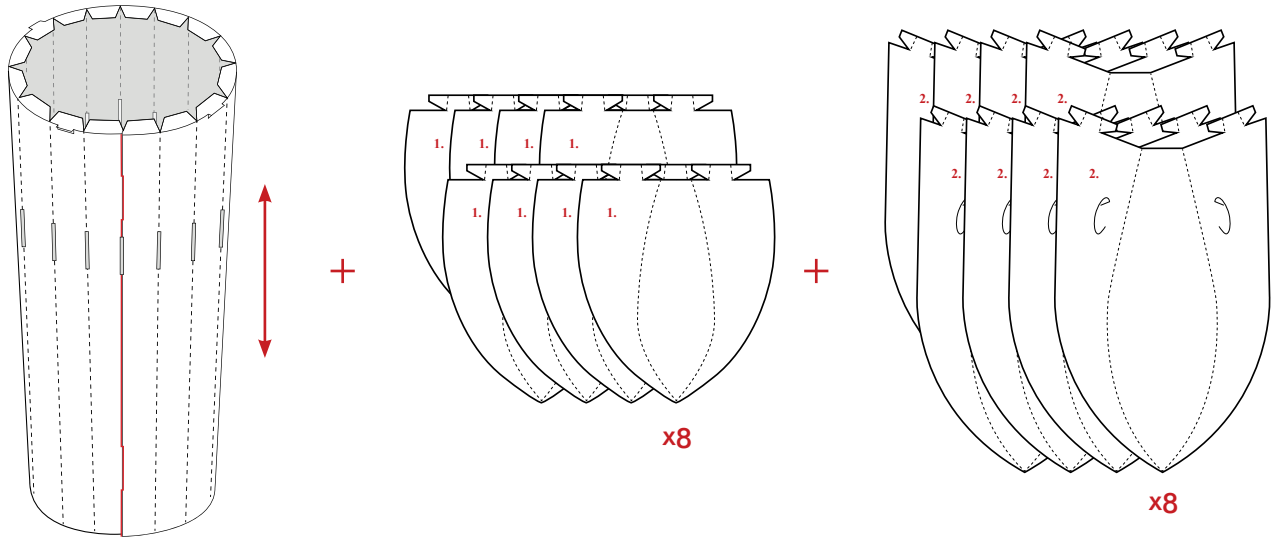

Norm I2

Design: Simon Karkov

normann
COPENHAGEN

normann
C O P E N H A G E N

INFO

The lamp shade is made of a special, non flammable plastic material.

Low-energy 9 Watt (max. 60 Watt) bulbs are recommended.

Socket and cord are not included.

Norm 12 can be cleaned with a duster or by using the shower head in the shower.

Watch the Norm 12 Lamp being assembled:

www.youtube.com/normanncopenhagen

normann
COPENHAGEN

1

2

x8

x8