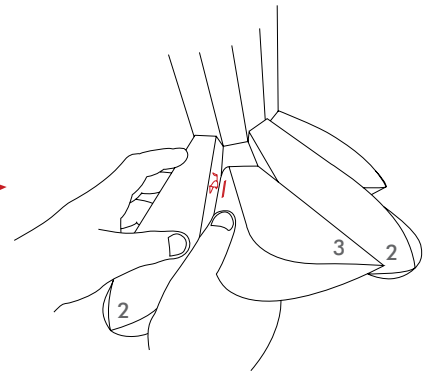

Norm 12 can be cleaned with a duster or by using the shower head in the shower.

Watch the Norm 12 Lamp being assembled:

www.youtube.com/normanncopenhagen

normann
COPENHAGEN

1

2

x8

x8