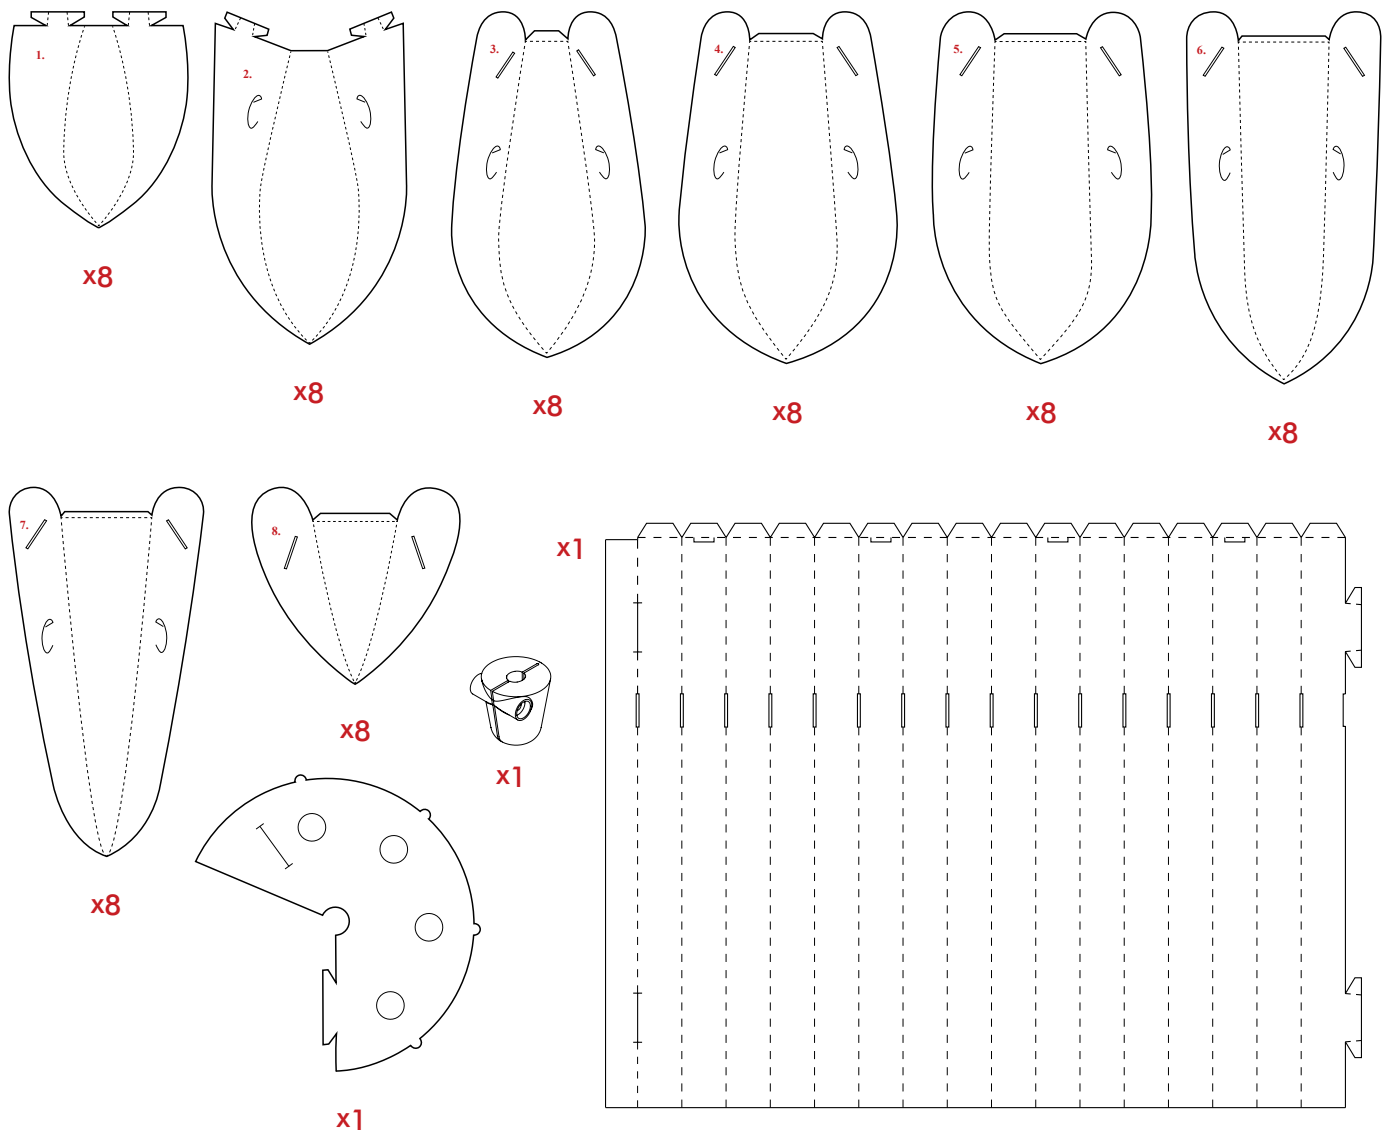

Norm I2

Design: Simon Karkov

normann
COPENHAGEN

normann
C O P E N H A G E N

INFO

The lamp shade is made of a special, non flammable plastic material.

Low-energy 9 Watt (max. 60 Watt) bulbs are recommended.

Socket and cord are not included.

Norm 12 can be cleaned with a duster or by using the shower head in the shower.

Watch the Norm 12 Lamp being assembled:

www.youtube.com/normanncopenhagen

normann
COPENHAGEN

1

2

x8

x8