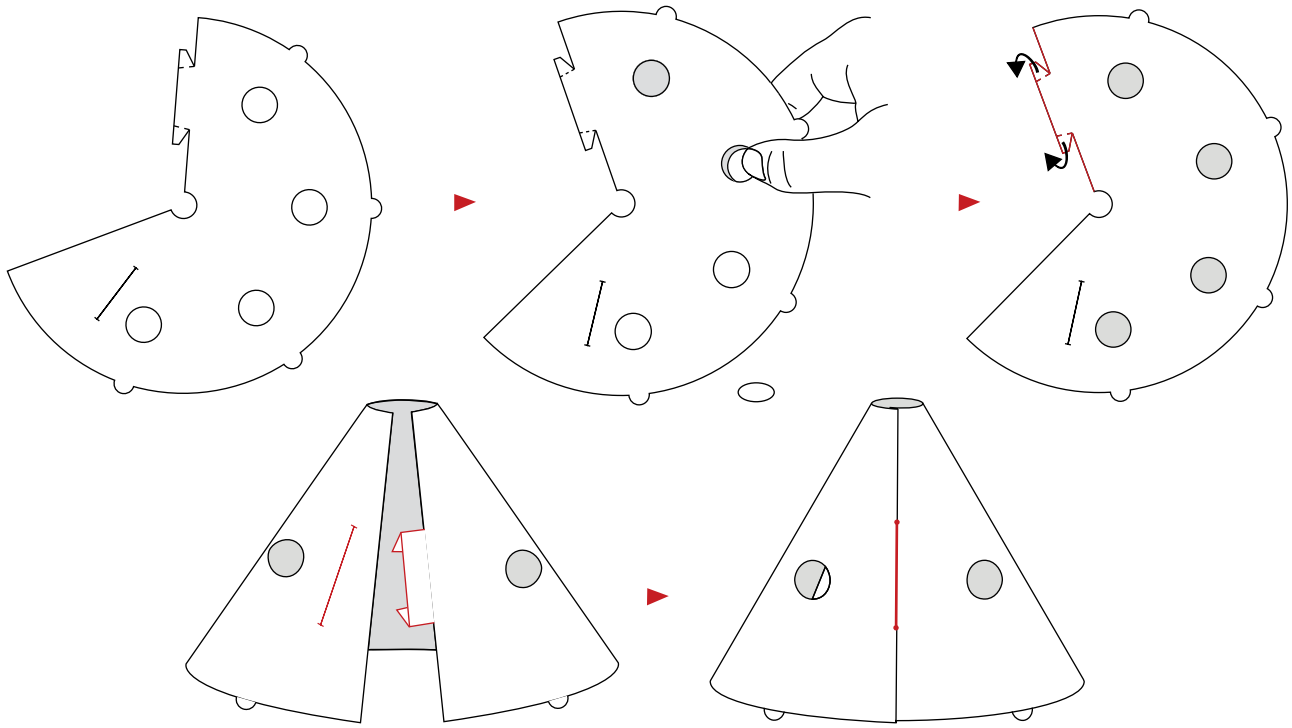

Norm I2

Design: Simon Karkov

normann
COPENHAGEN

normann
C O P E N H A G E N

INFO

The lamp shade is made of a special, non flammable plastic material.

Low-energy 9 Watt (max. 60 Watt) bulbs are recommended.

Socket and cord are not included.

Norm 12 can be cleaned with a duster or by using the shower head in the shower.

Watch the Norm 12 Lamp being assembled:

www.youtube.com/normanncopenhagen

normann
COPENHAGEN

1

2

x8

x8