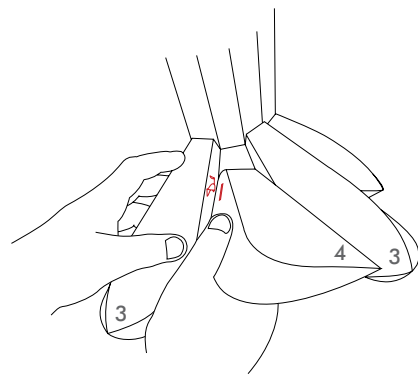

Norm 12 can be cleaned with a duster or by using the shower head in the shower.

Watch the Norm 12 Lamp being assembled:

www.youtube.com/normanncopenhagen

normann
COPENHAGEN

1

2

x8

x8