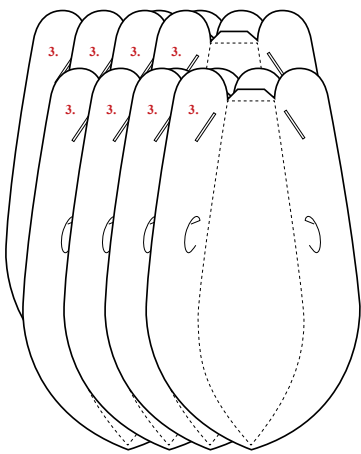

Norm I2

Design: Simon Karkov

normann
COPENHAGEN

normann
C O P E N H A G E N

INFO

The lamp shade is made of a special, non flammable plastic material.

Low-energy 9 Watt (max. 60 Watt) bulbs are recommended.

Socket and cord are not included.

Norm 12 can be cleaned with a duster or by using the shower head in the shower.

Watch the Norm 12 Lamp being assembled:

www.youtube.com/normanncopenhagen

normann
COPENHAGEN

1

2

x8

x8