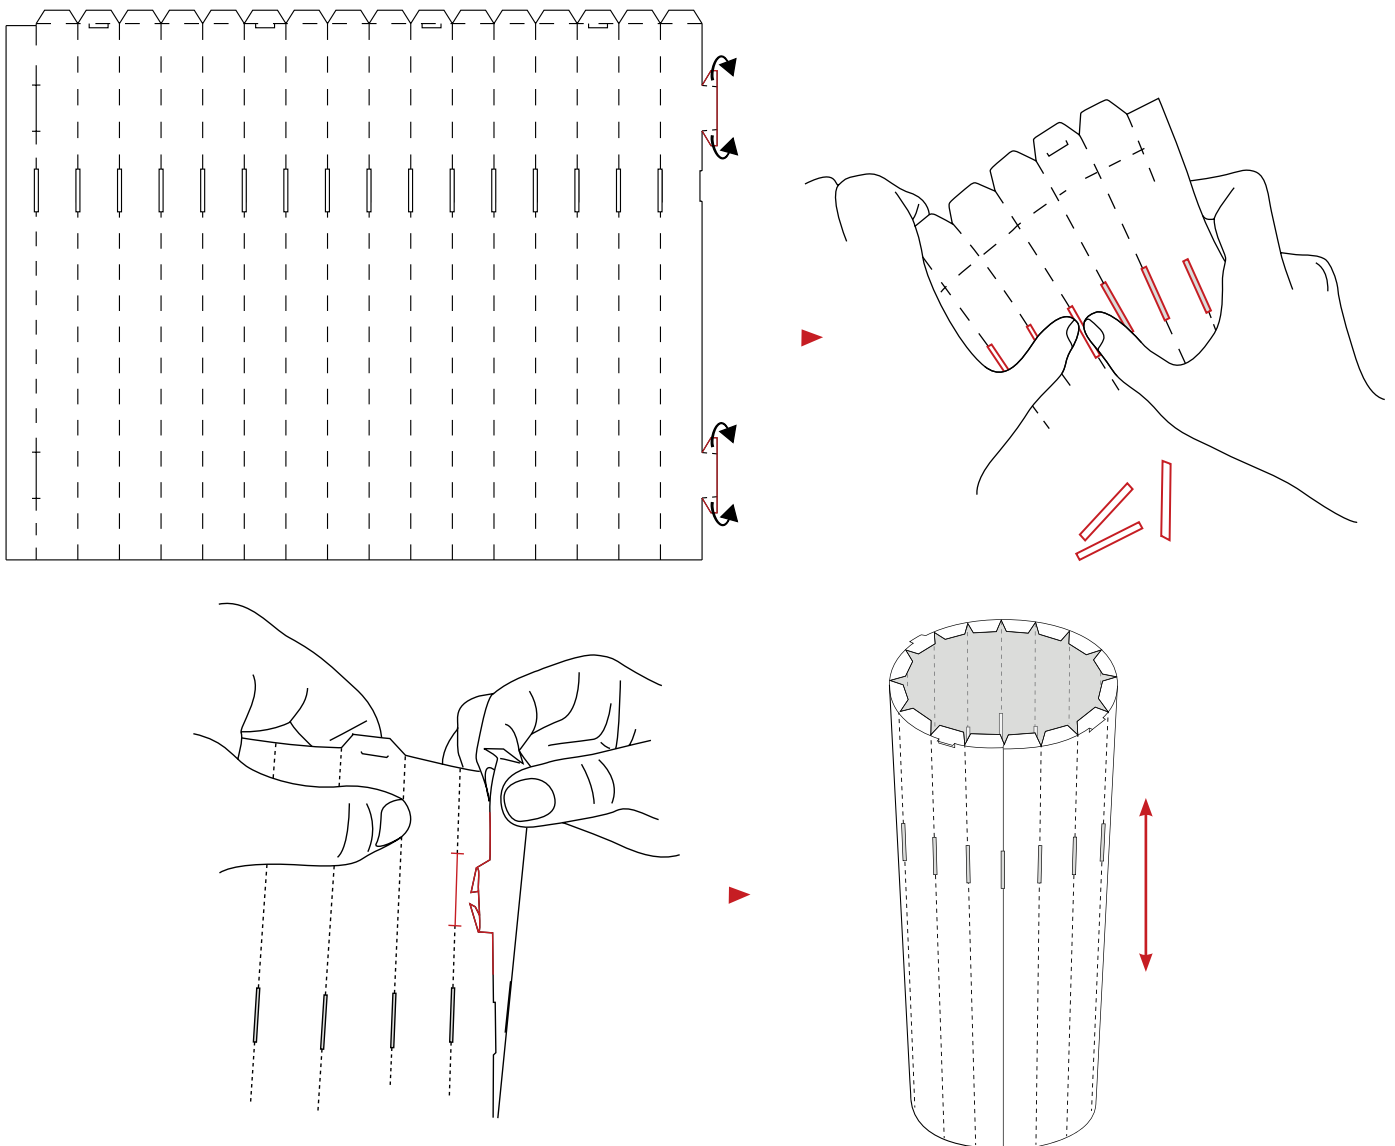

Norm I2

Design: Simon Karkov

normann
COPENHAGEN

normann
C O P E N H A G E N

INFO

The lamp shade is made of a special, non flammable plastic material.

Low-energy 9 Watt (max. 60 Watt) bulbs are recommended.

Socket and cord are not included.

Norm 12 can be cleaned with a duster or by using the shower head in the shower.

Watch the Norm 12 Lamp being assembled:

www.youtube.com/normanncopenhagen

normann
COPENHAGEN

1

2

x8

x8