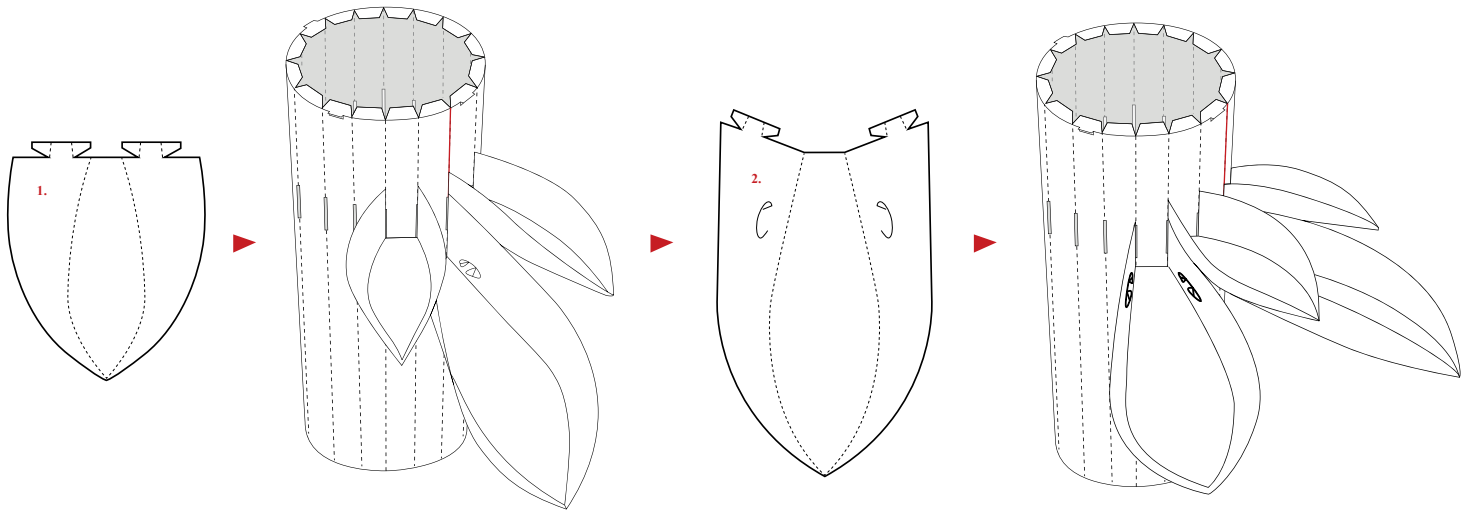

Norm I2

Design: Simon Karkov

normann
COPENHAGEN

normann
C O P E N H A G E N

INFO

The lamp shade is made of a special, non flammable plastic material.

Low-energy 9 Watt (max. 60 Watt) bulbs are recommended.

Socket and cord are not included.

Norm 12 can be cleaned with a duster or by using the shower head in the shower.

Watch the Norm 12 Lamp being assembled:

www.youtube.com/normanncopenhagen

normann
COPENHAGEN

1

2

x8

x8