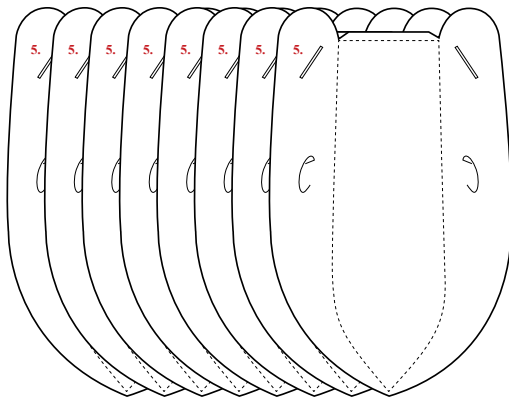

Norm I2

Design: Simon Karkov

normann
COPENHAGEN

normann
C O P E N H A G E N

INFO

The lamp shade is made of a special, non flammable plastic material.

Low-energy 9 Watt (max. 60 Watt) bulbs are recommended.

Socket and cord are not included.

Norm 12 can be cleaned with a duster or by using the shower head in the shower.

Watch the Norm 12 Lamp being assembled:

www.youtube.com/normanncopenhagen

normann
COPENHAGEN

1

2

x8

x8