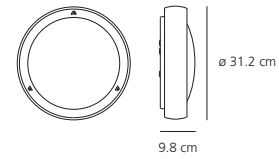

Wall and ceiling luminaire for interior and exterior use. Suitability of the equipment for "cascade". Body in stainless steel. Diffuser in prismatic or satinized moulded glass or impact resistant polycarbonate. Emergency version only for wall mounting. Colours: satinized or polished.

Applique et plafonnier d'extérieur et d'intérieur. Prédiposition pour le raccordement en cascade des appareils. Corps en acier inox. Diffuseur en verre moulé à prisme et sablé ou en polycarbonate antichoc. Version sécurité seulement pour applique. Couleurs: satiné ou poli.

Wand- und Deckenleuchten für Innen- und Außenanwendungen. Möglichkeit des elektrischen Anschlusses mehrerer Leuchten in Netzweiterleitung. Edelstahl. Schirm aus satiniertem und prismatisiertem Preßglas oder ausstoßfestem Polycarbonat. Mit Notlicht nur als Wandleuchte einsetzbar. Farben: Matt oder Poliert.

Aparato de pared y plafón indicado para aplicaciones sea en exterior que en interior: predisposición para la conexión en cascada de los aparatos. Cuerpo de acero inoxidable. Difusor de cristal estampado prismático y satinado o en policarbonato opalino resistente a los golpes. La versión con emergencia sólo en pared. Colores: brillante o satindo.

niki

75W (E 27) softone - A 60

2x18W (G24 d-2) TC-D

2x18W EVG (G24 q-2) TC-DEL with emergency only for wall mounting

18W EVG (G24 q-2) TC-DEL

IP 65