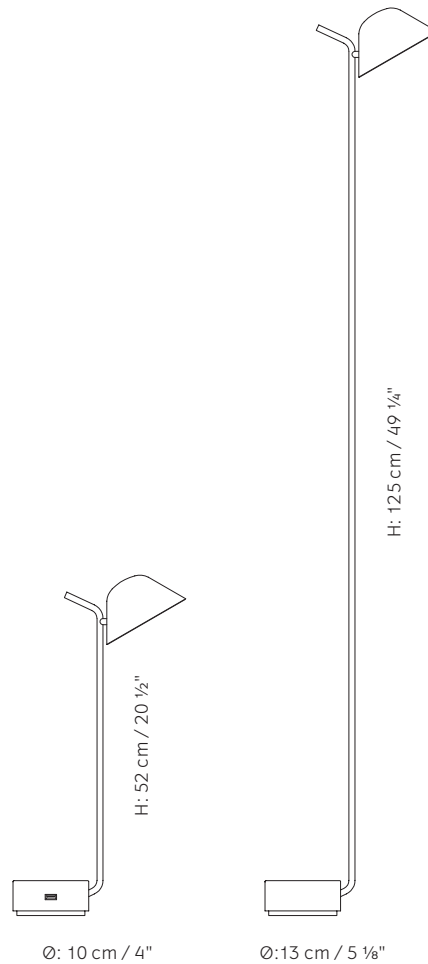

Peek Lamp

Product Type

Floor/table lamp

Production Process

Spun aluminium shade with a lacquered finish. Diffuser produced from moulded polycarbonate.

Environment

Indoor

Dimensions (cm / in)

Floor lamp

H: 125 cm / 49 1/4",

Ø: 13 cm / 5 1/8"

Table lamp

H: 52 cm / 20 1/2",

Ø: 10 cm / 4"

Materials

Powder coated stainless steel, aluminium

Colours

White, Black

Voltage (V)

220V

Light source & Energi efficiency class

COB LED Panel (fixed), MAX 5W, LED, A+

Certifications

IP20

Cord length / diameter (cm / in)

250 cm / 98 3/8"

Care Instructions

Use a soft dry cloth to clean. Do not use any cleaners with chemicals or harsh abrasives. Avoid using water.

The Peek Floor Lamp is simplistic, humble and somewhat quirky in its form. Designed by Jonas Wagell, as a counterpart to Peek Table Lamp, Jonas wanted to create an object that expressed personality and encouraged intuitive engagement. Made up of only three components, the lamp has a heavy base with a long slender stem and a shade which gracefully peeks over the back of a sofa or armchair. The base comes with a concave feature creating a small storage space for the essential stationary, jewellery and other small items. The tip of the stem, as well as being a design feature, also doubles up as a functional dimmer.

About the Designer

Jonas Wagell is a Swedish architect and designer based in Stockholm. His work has come to be known for simplistic playfulness and clever compact living, with recent collaborations reaching as far as China, Taiwan and North America. The studio's architecture work is mostly known for the prefab house concept, 'Mini House', which has previously been recognized by Wallpaper* magazine naming him one of the 'World's 50 hottest young Architects' in 2008. Today, their work is primarily focused on product design and creative direction for clients around the world.