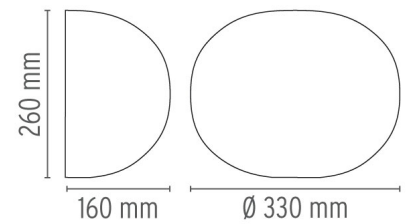

FLOS

GLO-BALL W

Mounting	Wall
Lamps description	1 x 70W E27 HSGS or 1 LED 8W E27 740lm 2700K
Environment	Indoor
Finish	White
Technical description	Wall mounted lamp providing diffused light. Diffuser consisting of an externally acid-etched, hand blown, flashed opaline glass. Galvanized pressed steel wall fitting.

ELECTRICAL

Emergency	Without
Voltage (V)	230

PHYSICAL

Supply	Terminal block
Construction material	Glass
Weight (kg)	1.8

Glo-Ball W

designed by Jasper Morrison

Wall mounted lamp providing diffused light

● F3022000 White

DIMENSIONS

CERTIFICATIONS