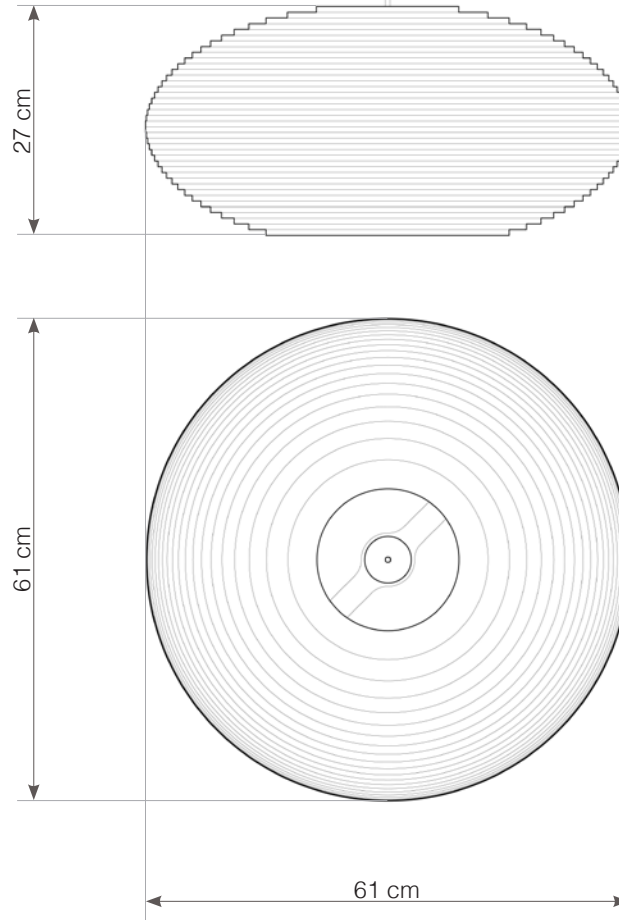

Disc24

1x 15W maximum LED
E27 socket | 230V 50Hz | Class II

For use with dimmable incandescent bulbs. Also compatible with CFL bulbs or dimmable LED bulbs of equivalent wattage.

Mounting Installation: Suspended

recycled cardboard

responsibly made in holland

proudly designed in seattle | usa

responsible handmade quality

nontoxic fire retardant treated

compressed air recommended cleaning

use in dry location only

● SHADE ALSO AVAILABLE IN NATURAL.

hardwired cord set + ceiling canopy

INCLUDES A TWO-METER WHITE FABRIC CORD AND A GRAY POWDER COATED STEEL CANOPY. ○●
FIVE-METER CORDS ARE AVAILABLE FOR AN ADDITIONAL CHARGE.

Scraplight shades are non-toxic and are handmade using responsible practices. Because all Scraplights are handmade, dimensions may vary slightly. This luminaire is compatible with bulbs of the energy classes A++, A+, A, B, C, D & E (EU No 874/2012).

SCRAPLIGHTS® white
a refreshing take on a responsible idea