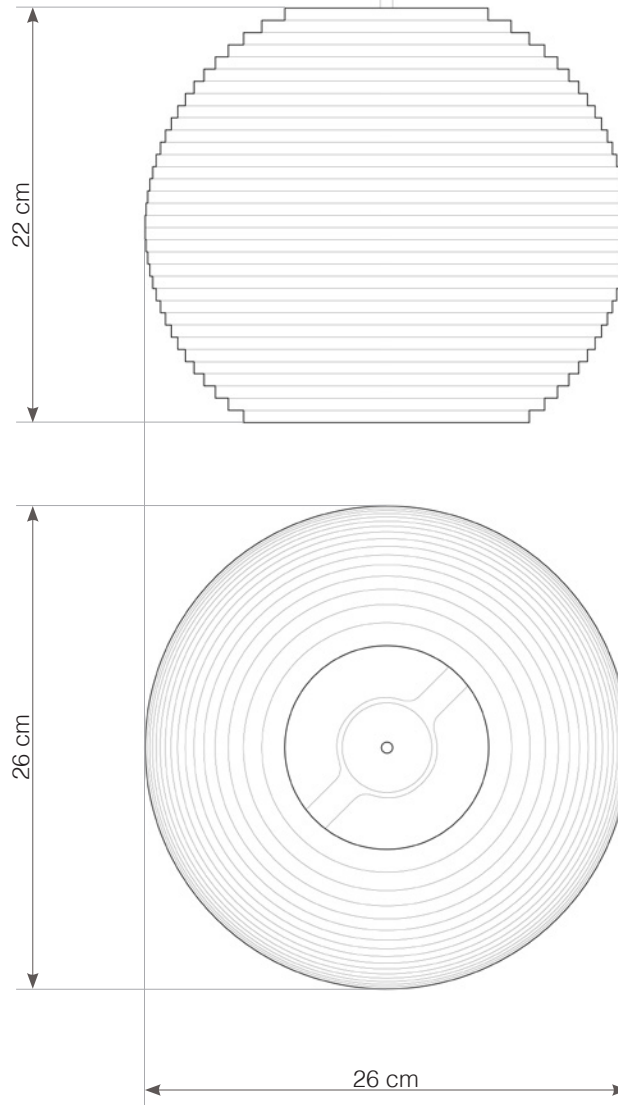

Moon10

1x 15W maximum LED
E27 socket | 230V 50Hz | Class II

For use with dimmable incandescent bulbs. Also compatible with CFL bulbs or dimmable LED bulbs of equivalent wattage.

Mounting Installation: Suspended

recycled cardboard

responsibly made in holland

proudly designed in seattle | usa

responsible handmade quality

nontoxic fire retardant treated

compressed air recommended cleaning

use in dry location only

● SHADE ALSO AVAILABLE IN NATURAL.

hardwired cord set + ceiling canopy

INCLUDES A TWO-METER WHITE FABRIC CORD AND A GRAY POWDER COATED STEEL CANOPY. ○ ●
FIVE-METER CORDS ARE AVAILABLE FOR AN ADDITIONAL CHARGE.

Scraplight shades are non-toxic and are handmade using responsible practices. Because all Scraplights are handmade, dimensions may vary slightly. This luminaire is compatible with bulbs of the energy classes A++, A+, A, B, C, D & E (EU No 874/2012).

SCRAPLIGHTS® white
a refreshing take on a responsible idea