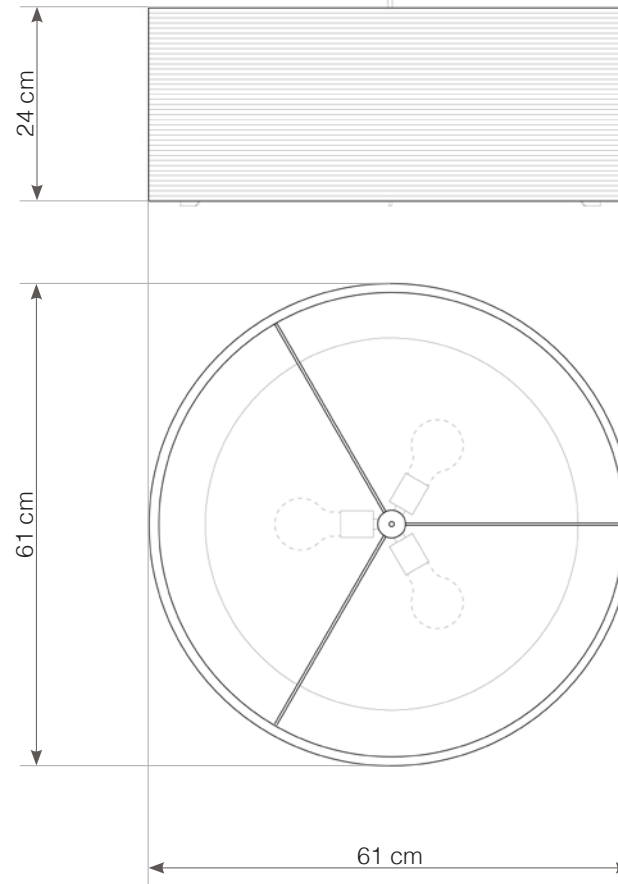

Drum24

3x 15W maximum LED
E27 socket | 230V 50Hz | Class I

For use with dimmable incandescent bulbs. Also compatible with CFL bulbs or dimmable LED bulbs of equivalent wattage.

Mounting Installation: Suspended

recycled cardboard

responsibly made in holland

proudly designed in seattle | usa

responsible handmade quality

nontoxic fire retardant treated

contains tempered glass

black powder-coated steel frame

compressed air recommended cleaning

use in dry location only

● SHADE ALSO AVAILABLE IN NATURAL.

hardwired cord set + ceiling canopy

INCLUDES A TWO-METER WHITE FABRIC CORD AND A GRAY POWDER COATED STEEL CANOPY. ○ ●
FIVE-METER CORDS ARE AVAILABLE FOR AN ADDITIONAL CHARGE.

Scraplight shades are non-toxic and are handmade using responsible practices. Because all Scraplights are handmade, dimensions may vary slightly. This luminaire is compatible with bulbs of the energy classes A++, A+, A, B, C, D & E (EU No 874/2012).

SCRAPLIGHTS® white
a refreshing take on a responsible idea