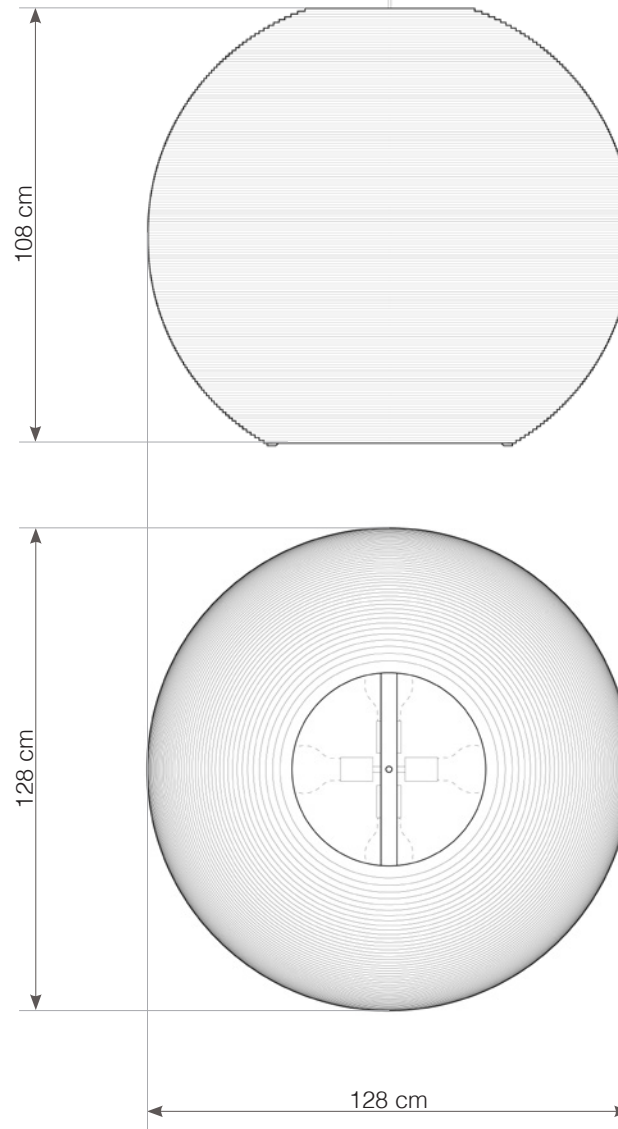

Sun48

6x 15W maximum LED
E27 socket | 230V 50Hz | Class I

For use with dimmable incandescent bulbs. Also compatible with CFL bulbs or dimmable LED bulbs of equivalent wattage.

Mounting Installation: Suspended

recycled cardboard

responsibly made in holland

proudly designed in seattle | usa

responsible handmade quality

nontoxic fire retardant treated

contains tempered glass

black powder-coated steel frame

compressed air recommended cleaning

use in dry location only

● SHADE ALSO AVAILABLE IN NATURAL.

hardwired cord set + ceiling canopy

INCLUDES A TWO-METER WHITE FABRIC CORD AND A GRAY POWDER COATED STEEL CANOPY. ○ ●
FIVE-METER CORDS ARE AVAILABLE FOR AN ADDITIONAL CHARGE.

Scraplight shades are non-toxic and are handmade using responsible practices. Because all Scraplights are handmade, dimensions may vary slightly. This luminaire is compatible with bulbs of the energy classes A++, A+, A, B, C, D & E (EU No 874/2012).

SCRAPLIGHTS® white
a refreshing take on a responsible idea