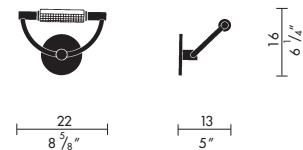

finiture
cromato lucido
nichelato satinato

finishes
shiny chromium
nickel-plated satined

Ausführungen
glanzverchromt
vernickelt-satiniert

finitions
chromé brillant
nickelé satiné