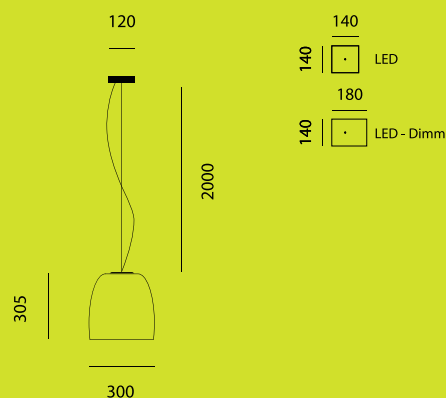

Model S3

Colors

- white
- laguna
- mirror / white
- black / gold
- copper / white