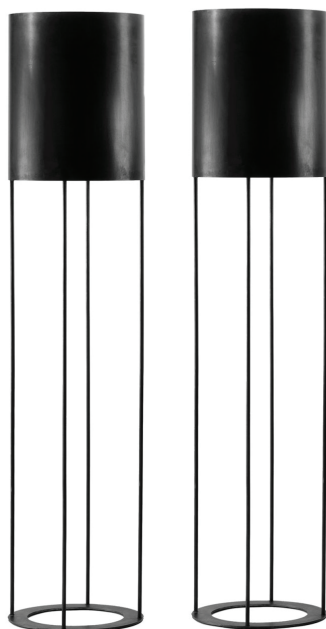

ISTANBUL

Design: Maurizio Peregalli

Frame: Phosphatized sheet steel / Semiopaque white

Diffuser: Phosphatized sheet steel / Semiopaque white

Dimensions: Ø 35 x H 155 cm / Ø 35 x H 175 cm

Frame / Diffuser Finishes

Phosphatized
sheet steel

Semiopaque
white