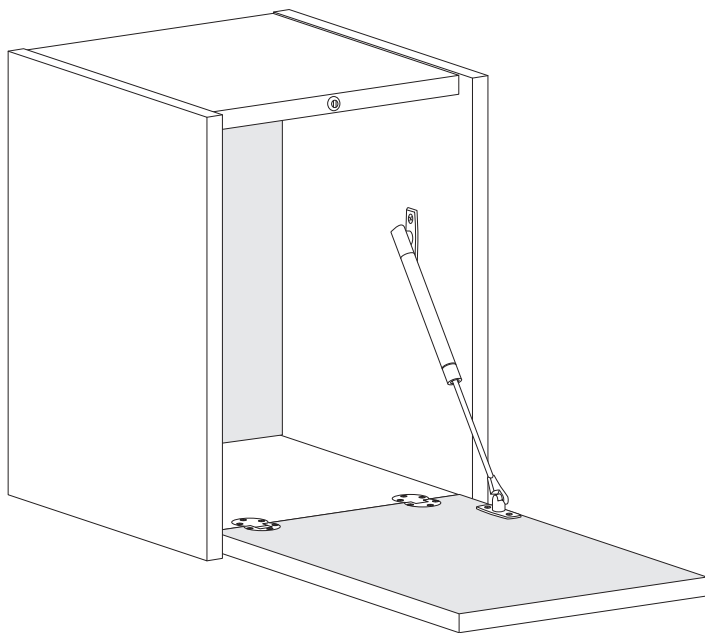

Tiny Cabinet
Snapsskåp
Kleiner Klappschränk
タイニーキャビネット

≡string®

Scan QR code to watch or download assembly instructions.
Made in Sweden. stringfurniture.com

Do not use an electric screwdriver to assemble.

För att undvika nedböjning rekommenderas max. 15 kg jämnt fördelad last på 78 cm hyllplan och 25 kg på 58 cm breda hyllplan.

English

This bookshelf was originally created 1949 by the Swedish designer Nisse Strinning. This design is protected by copyright. The trademark STRING® is a trademark of String Furniture AB, Sweden, and it is registered or has pending applications in several countries throughout the world.