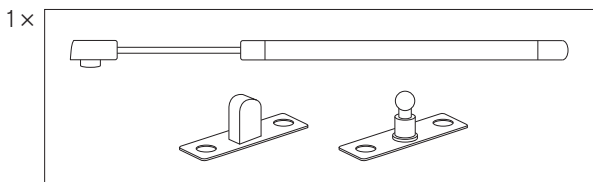

Tiny Cabinet
Snapsskåp
Kleiner Klappschränk
タイニーキャビネット

≡string®

Scan QR code to watch or download assembly instructions.
Made in Sweden. stringfurniture.com

Do not use an electric screwdriver to assemble.

För att undvika nedböjning rekommenderas max. 15 kg jämnt fördelad last på 78 cm hyllplan och 25 kg på 58 cm breda hyllplan.

English

This bookshelf was originally created 1949 by the Swedish designer Nisse Strinning. This design is protected by copyright. The trademark STRING® is a trademark of String Furniture AB, Sweden, and it is registered or has pending applications in several countries throughout the world.