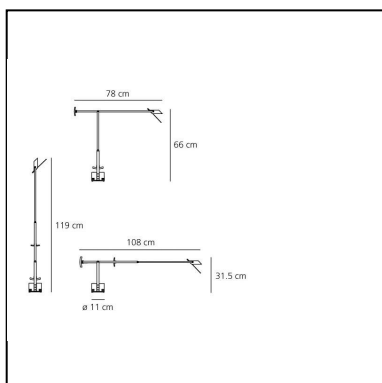

LUMINAIRE

- Transformer availability: **Integrated**
- Watt: **3,3W**
- Voltage: **220V-240V**
- Delivered lumens output: **191lm**
- Efficiency: **48%**
- Efficacy: **63.67lm/W**
- CRI: **80**

Notes

Button with two illumination intensities

DESCRIPTION

Artemide celebrates Tizio's 50th anniversary with a special version in Richard Sapper's favorite red. Tizio is not only a masterpiece of Artemide collection but also an icon of Italian design.

Designed 50 years ago, it is still absolutely contemporary also thanks to a new integrated LED source.

An elegant synthesis of intelligent components elaborated by Richard Sapper has created a timeless product.

"When we presented it, there was nothing like it on the market, it was revolutionary. Tizio is beautiful in any different position, it is a harmonious object in all its parts, you move it with one hand and it is always extremely precise. It is not that we don't change anything over the years because we can't, we don't change anything because that's the way it is."

Ernesto Gismondi, 2014

PRODUCT CODE: A009060

FEATURES

- Article Code: **A009060**
- Colour: **Red**
- Installation: **Table**
- Material: **aluminium, technopolymer**
- Series: **Design Collection, 2022 Artemide Collection**
- Environment: **Indoor**
- Area contract: **Hospitality, Office, Residential**
- Emission: **Direct Adjustable**
- design by: **Richard Sapper**

DIMENSIONS

- Length: **cm 78**
- Height: **cm 66**
- Base Diameter: **cm 11**
- Max Extension Height: **cm 119**
- Max Extension Length: **cm 108**
- Inclination: **-42+42**
- Impact Resistance: **N/D**
- Glow Wire Test: **N/D°**

SOURCES NOT INCLUDED

- Category: **LED RETROFIT**
- Number: **1**
- Watt: **2,5W**
- Socket: **GY6.35**