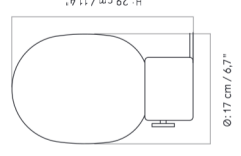

Originally inspired by more archaic oil lamps of the past, the JWDA's form has been simplified into an organic shape that beautifully blends contrasting elements, whereby the raw and delicate harmoniously meet in one. Casting a muted, soft glow, JWDA comes supplied with a G9 frosted bulb, which can be easily adjusted by hand. Its simple silhouette and timeless quality will add a touch of sophistication to the interior, but its functionality and ease of use will ensure that JWDA will become an important part of people's daily lives and do more than just look good.

PRODUCT OPTIONS

TECHNICAL SPECIFICATIONS

PRODUCT TYPE
Table lamp

WEIGHT
1,35 kg / 3.0 lb

COLLI
2

VOLTAGE
CE: 230-240 V
US: 110-120 V

ENVIRONMENT
Indoor

CORD MATERIAL AND COLOUR
Black textile cord

DIMENSIONS
H: 29 cm / 11,4"
Ø: 17 cm / 6,7"

CORD LENGTH
200 cm / 78,7"

COLOURS

LIGHT SPECIFICATION
Bulb included

CE
3,5 W
210 lm
2700 K
Ra > 80
Energy class: G

US
3,5 W
450 lm
2700 K
Ra > 80

PACKAGING TYPE
Brown gift box