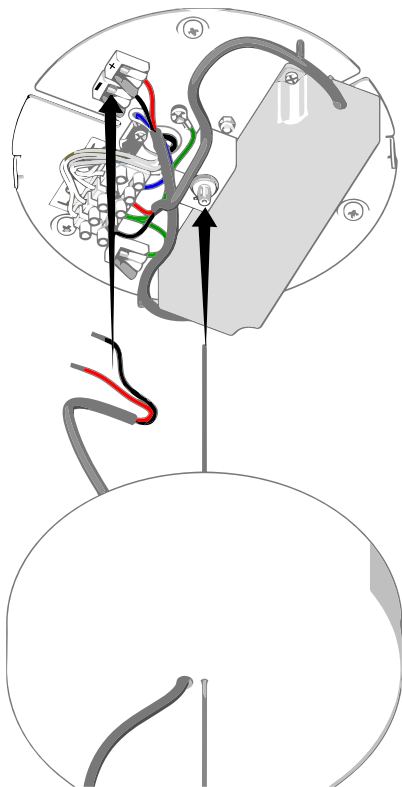

EQUATORE

design Gabriele e Oscar Buratti, 2017

FontanaArte

23,8 cm / 9.37"

44 cm + 250 cm / 17,32" + 98,42"

cod. 4390/0..

25W LED 100-240V 50-60Hz

Ø 23,8 x 44 cm + 250 cm

Ø 9.37 x 17.32" + 98.42"

35,8 cm / 14.09"

64 cm + 250 cm / 25,20" + 98,42"

cod. 4390..

40W LED 100-240V 50-60Hz

Ø 35,8 x 64 +250 cm

Ø14.09" x 25.20" + 98.42"

cod. 4390/1..

60W LED 100-240V 50-60Hz

Ø 48x77 cm + 250 cm

Ø 18.90x30.31" + 98.42"

1

2

4390
4390/0

4390/1

3

4390
4390/0

4390/1

10

11

12

14a

4390
4390/0

15a