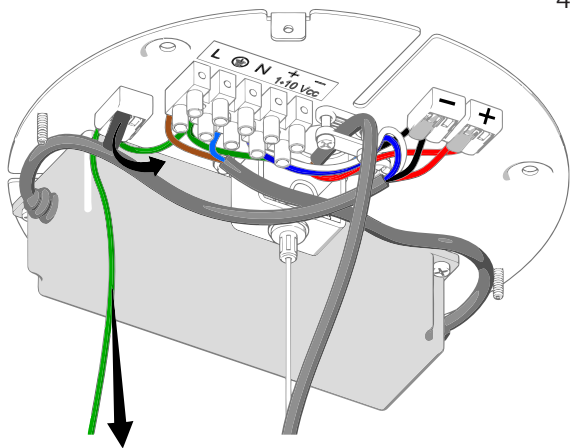

EQUATORE

design Gabriele e Oscar Buratti, 2017

FontanaArte

23,8 cm / 9.37"

44 cm + 250 cm / 17,32" + 98,42"

cod. 4390/0..

25W LED 100-240V 50-60Hz

Ø 23,8 x 44 cm + 250 cm

Ø 9.37 x 17.32" + 98.42"

35,8 cm / 14.09"

64 cm + 250 cm / 25,20" + 98,42"

cod. 4390..

40W LED 100-240V 50-60Hz

Ø 35,8 x 64 +250 cm

Ø14.09" x 25.20" + 98.42"

cod. 4390/1..

60W LED 100-240V 50-60Hz

Ø 48x77 cm + 250 cm

Ø 18.90x30.31" + 98.42"

1

2

4390
4390/0

4390/1

3