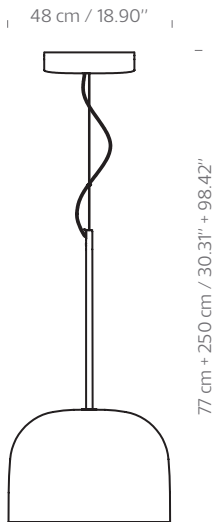

EQUATORE

design Gabriele e Oscar Buratti, 2017

FontanaArte

23,8 cm / 9.37"

44 cm + 250 cm / 17,32" + 98,42"

cod. 4390/0..

25W LED 100-240V 50-60Hz

Ø 23,8 x 44 cm + 250 cm

Ø 9.37 x 17.32" + 98.42"

35,8 cm / 14.09"

64 cm + 250 cm / 25,20" + 98,42"

cod. 4390..

40W LED 100-240V 50-60Hz

Ø 35,8 x 64 +250 cm

Ø14.09" x 25.20" + 98.42"

cod. 4390/1..

60W LED 100-240V 50-60Hz

Ø 48x77 cm + 250 cm

Ø 18.90x30.31" + 98.42"

1

2

4390
4390/0

4390/1

3

4390
4390/0

4390/1

10

11

12

14a

4390
4390/0

15a