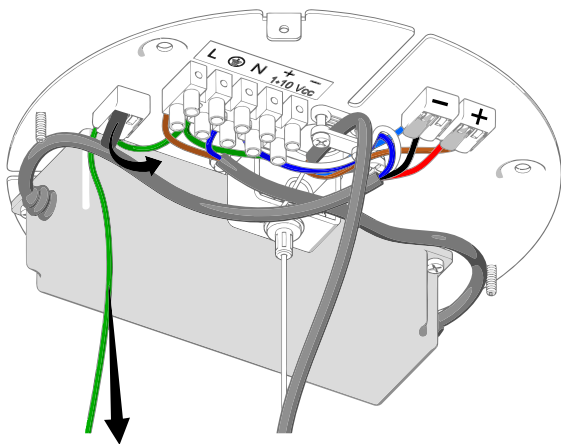

EQUATORE

design Gabriele e Oscar Buratti, 2017

FontanaArte

23,8 cm / 9.37"

44 cm + 250 cm / 17,32" + 98,42"

cod. 4390/0..

25W LED 100-240V 50-60Hz

Ø 23,8 x 44 cm + 250 cm

Ø 9.37 x 17.32" + 98.42"

35,8 cm / 14.09"

64 cm + 250 cm / 25,20" + 98,42"

cod. 4390..

40W LED 100-240V 50-60Hz

Ø 35,8 x 64 +250 cm

Ø14.09" x 25.20" + 98.42"

cod. 4390/1..

60W LED 100-240V 50-60Hz

Ø 48x77 cm + 250 cm

Ø 18.90x30.31" + 98.42"

1

2

4390
4390/0

4390/1

3