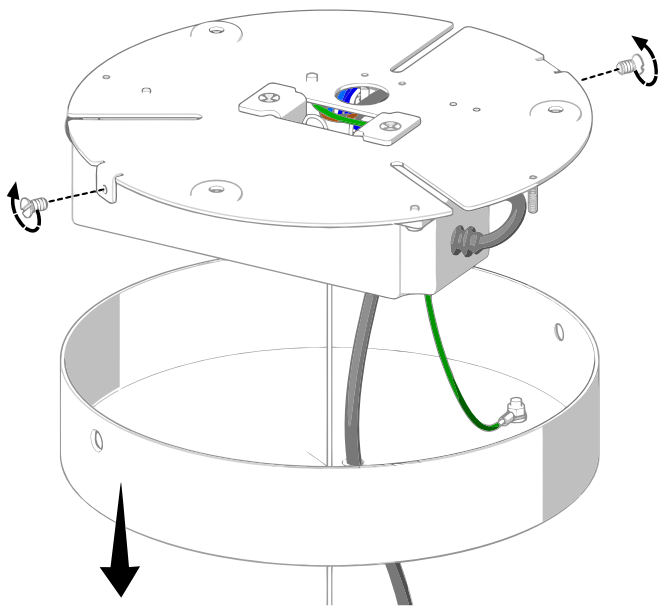

EQUATORE

design Gabriele e Oscar Buratti, 2017

FontanaArte

23,8 cm / 9.37"

44 cm + 250 cm / 17,32" + 98,42"

cod. 4390/0..

25W LED 100-240V 50-60Hz

Ø 23,8 x 44 cm + 250 cm

Ø 9.37 x 17.32" + 98.42"

35,8 cm / 14.09"

64 cm + 250 cm / 25,20" + 98,42"

cod. 4390..

40W LED 100-240V 50-60Hz

Ø 35,8 x 64 +250 cm

Ø14.09" x 25.20" + 98.42"

cod. 4390/1..

60W LED 100-240V 50-60Hz

Ø 48x77 cm + 250 cm

Ø 18.90x30.31" + 98.42"

1

2

4390
4390/0

4390/1

3