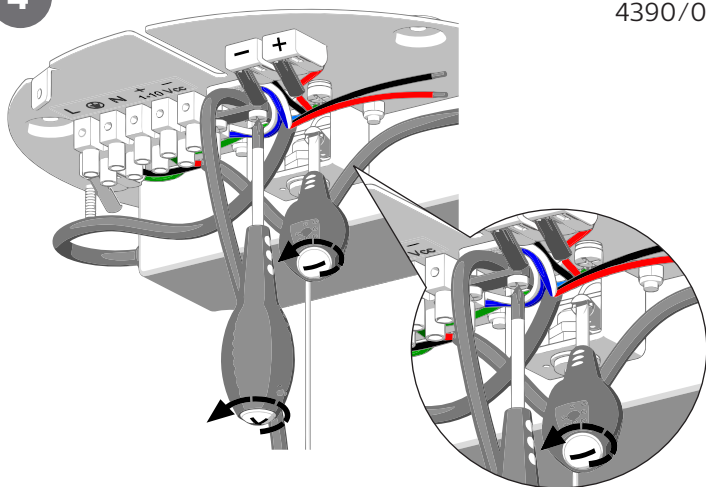

EQUATORE

design Gabriele e Oscar Buratti, 2017

FontanaArte

23,8 cm / 9.37"

44 cm + 250 cm / 17,32" + 98,42"

cod. 4390/0..

25W LED 100-240V 50-60Hz

Ø 23,8 x 44 cm + 250 cm

60W LED 100-240V 50-60Hz

Ø 48x77 cm + 250 cm

Ø 18.90x30.31" + 98.42"

1

2

4390
4390/0

4390/1

3

4390
4390/0

4390/1

4

4390
4390/0

4390/1

5

6

7