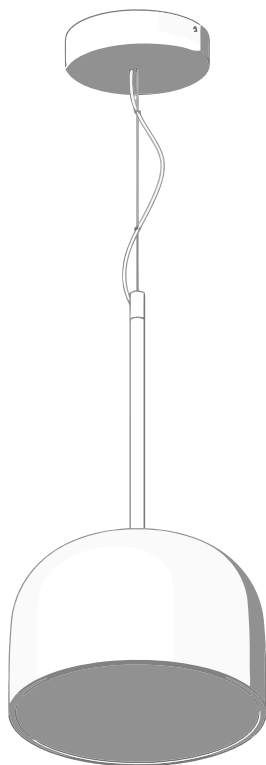

EQUATORE

design Gabriele e Oscar Buratti, 2017

FontanaArte

23,8 cm / 9.37"

44 cm + 250 cm / 17,32" + 98,42"

cod. 4390/0..

25W LED 100-240V 50-60Hz

Ø 23,8 x 44 cm + 250 cm

Ø 9.37 x 17.32" + 98.42"

35,8 cm / 14.09"

64 cm + 250 cm / 25,20" + 98,42"

cod. 4390..

40W LED 100-240V 50-60Hz

Ø 35,8 x 64 +250 cm

Ø14.09" x 25.20" + 98.42"

cod. 4390/1..

60W LED 100-240V 50-60Hz

Ø 48x77 cm + 250 cm

Ø 18.90x30.31" + 98.42"

1

2

4390
4390/0

4390/1

3

4390
4390/0

15b

4390/1

16a

4390
4390/0

4390

4390/0

4390/1