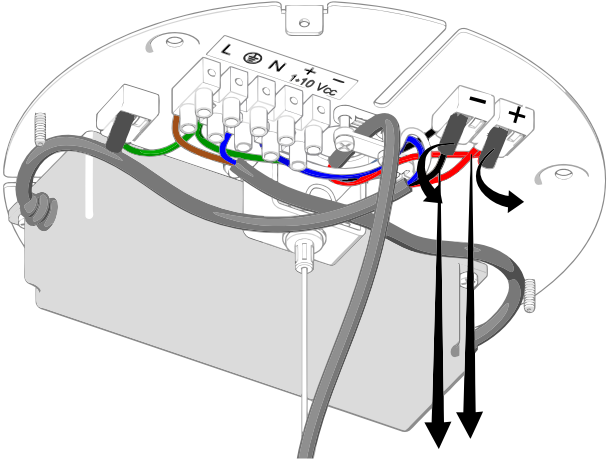

3

4390
4390/0