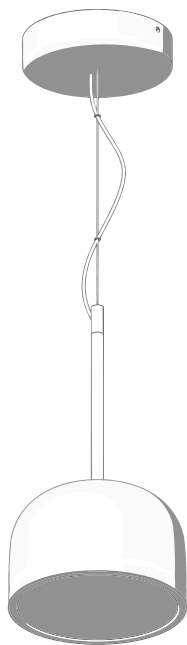

EQUATORE

design Gabriele e Oscar Buratti, 2017

FontanaArte

23,8 cm / 9.37"

44 cm + 250 cm / 17,32" + 98,42"

cod. 4390/0..

25W LED 100-240V 50-60Hz

Ø 23,8 x 44 cm + 250 cm

Ø 9.37 x 17.32" + 98.42"

35,8 cm / 14.09"

64 cm + 250 cm / 25,20" + 98,42"

cod. 4390..

40W LED 100-240V 50-60Hz

Ø 35,8 x 64 +250 cm

Ø14.09" x 25.20" + 98.42"

cod. 4390/1..

60W LED 100-240V 50-60Hz

Ø 48x77 cm + 250 cm

Ø 18.90x30.31" + 98.42"

1

2

4390
4390/0

4390/1

3

4390
4390/0

15b

4390/1

16a

4390
4390/0

4390

4390/0

4390/1