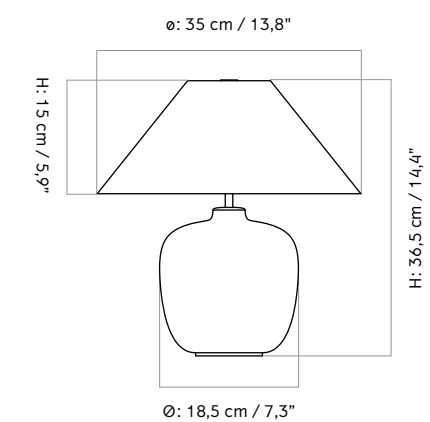

First ship date is 16th of February 2022.

The exclusive, limited edition of the Torso Table Lamp is swathed in tactile fabric by the Milanese textile house, Dedar. Inspired by the atmosphere at The Audo, MENU's Copenhagen home and hub for creativity and collaboration, the textured ceramic lamp features an integrated brass dimmer that adjusts the light at the tap of a finger. The addition of the luxurious fabric shade makes it a functional work of art.

PRODUCT OPTIONS

TECHNICAL SPECIFICATIONS

PRODUCT TYPE
Table lamp

COLLI
1

ENVIRONMENT
Indoor

DIMENSIONS
H: 36,5 cm / 14,4"
Ø: 35 cm / 13,8"

PRODUCTION PROCESS
Glazed ceramic, hand made lampshade.

COLOUR

Lampshade
Terre de Canyon
Plage de Coquillages
Snow

Base
Brown

MATERIALS
Ceramic, Dedar textile, bronzed brass, steel

WEIGHT
Lampshade: 0,2 kg / 0,44 lb
Base: 1,44 kg / 3,17 lb

VOLTAGE
CE: 220-230 V
US: 110-130 V

LIGHT SOURCE & ENERGY EFFICIENCY CLASS
E14 (CE) - 1 pc
E12 (US) - 1 pc
Max 60 Watt

LIGHT SPECIFICATION
Bulb included.

E14 (P45)
4 W, LED, opal matt
400 lm
2700 K
RA > 90

E12 (P45)
4 W, LED, opal matt
400 lm
2700 K
RA > 90

DIMMER
Yes (3 step). Touch dimmer on top of shade

CANOPY
N / A

CORD MATERIAL AND COLOUR
PVC and textile, black

CORD LENGTH
200 cm / 78,7"

CLASSIFICATION
IP20

CERTIFICATIONS
CE certified, tests can be obtained upon request.

PACKAGING TYPE
Brown box
2 pcs

PACKAGING MEASUREMENTS (H x W x D)

Lampshade
18 cm x 36 cm x 36 cm / 7,1" x 14,2" x 14,2"

Base
35 cm x 25,4 cm x 25,4 cm / 13,8" x 10" x 10"

MATERIALS & MAINTENANCE
Please see page 84 for materials, care and maintenance instructions.