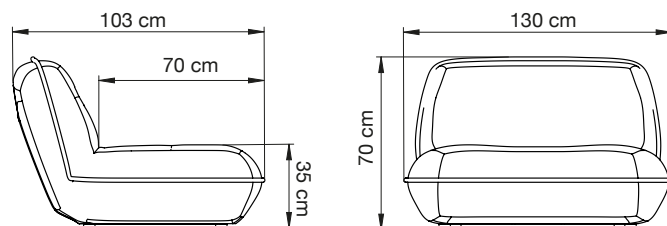

Design by	POLSPOTTEN studio 2022
About the designer	This item is designed in our very own POLSPOTTEN studio
Category	Seating - Lounge chair
Environment	Indoor
Preassembled	Yes
Material & Finish	Frame: beech wood + sheet wood Seat: nozag springs Seat padding: HR40 foam + dacorn wadding layer 200g/m Back padding: HR32 foam + dacorn wadding layer 150g/m Legs: The legs are made of black plastic
Gliders	No
Upholstery	The puff series are standard available in the following upholstery: - Renegade: 100% polyester / >100.000 martindale / color fastness level 5 - Berry: 100% olefin / 45.000 martindale / colorfastness level 6 - Disco: 61% polyacryl 39% polyester / 30.000 martindale / colorfastness 6 - Swell: 15% wool 30% recycled polyester 8% polyamide 47% polyester / 90.000 martindale/ colorfastness 4
Cleaning & Care	Care and maintenance instructions can be downloaded on the product page of this item at: webshop.polspotten.com or contact your account manager for more specific cleaning & care information.
Spare parts	The following spareparts are available upon order: - Legs

Packaging

Packed in a brown carton and plastic wrap.
Size: 113 x 140 x 80 cm
Weight: 28 kg

Made-to-order

Please contact your account manager for a specific custom-made request.

Textile use for customized upholstery

6,0 meters with a fabric width of 1,4 meters

Test & Certifications

- Renegade: Fire retardant BS5852 Source 0 cigarette proof
- Berry: California Technical Bulletin CATB 117-2013
- Disco: NO
- Swell: California Technical Bulletin CATB 117-2013

Downloads

3D files, mood images and packshots are available at the product

Renegade

586-020-023

Ecru

Berry

588-020-001

Orange

588-020-004

Light Pink

588-020-007

Green Grey

Disco

590-020-001

Burgundy Red

Swell

592-020-005

Dark Blue